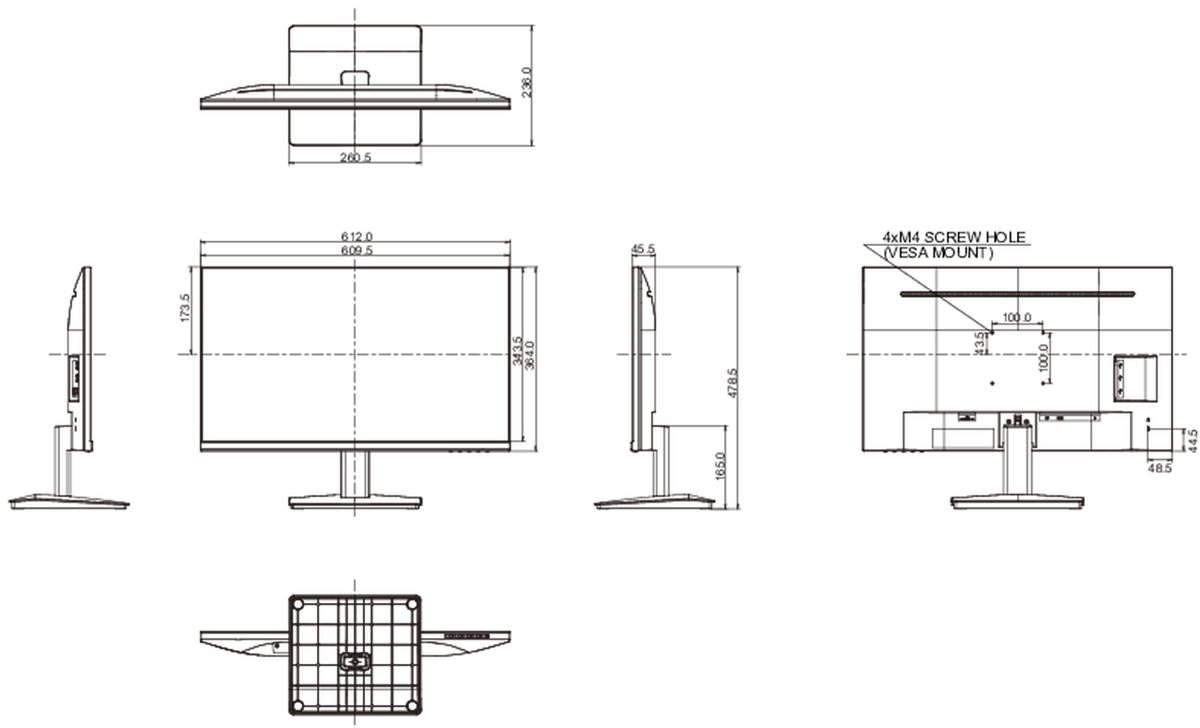

01 DISPLAY CHARACTERISTICS

Design	3-side borderless
Diagonal	27", 68.5cm
Panel	IPS panel technology LED, matte finish
Native resolution	1920 x 1080 @75Hz (2.1 megapixel Full HD)
Aspect ratio	16:9
Panel brightness	300 cd/m ²
Static contrast	1000:1
Advanced contrast	80M:1
Response time (GTG)	4ms
Viewing zone	horizontal/vertical: 178°/178°, right/left: 89°/89°, up/down: 89°/89°
Colour support	16.7mIn (sRGB: 96%; NTSC: 72%)
Horizontal Sync	30 - 83kHz
Viewable area W x H	597.9 x 336.3mm, 23.5 x 13.2"
Pixel pitch	0.311mm
Colour	matte, black

04 MECHANICAL

Display position adjustments	tilt
Tilt angle	23° up; 5° down
VESA mounting	100 x 100mm

05 ACCESSORIES INCLUDED

Cables	power, HDMI
Other	quick start guide, safety guide

06 POWER MANAGEMENT

Power supply unit	internal
Power supply	AC 100 - 240V, 50/60Hz
Power usage	19W typical, 0.5W stand by, 0.3W off mode

Product dimensions W x H x D	612 x 479.5 x 236mm
Box dimensions W x H x D	685 x 145 x 435mm
Weight (without box)	4.6kg
Weight (with box)	6.2kg
EAN code	4948570121175

* USB are available only for XU2793HSU.