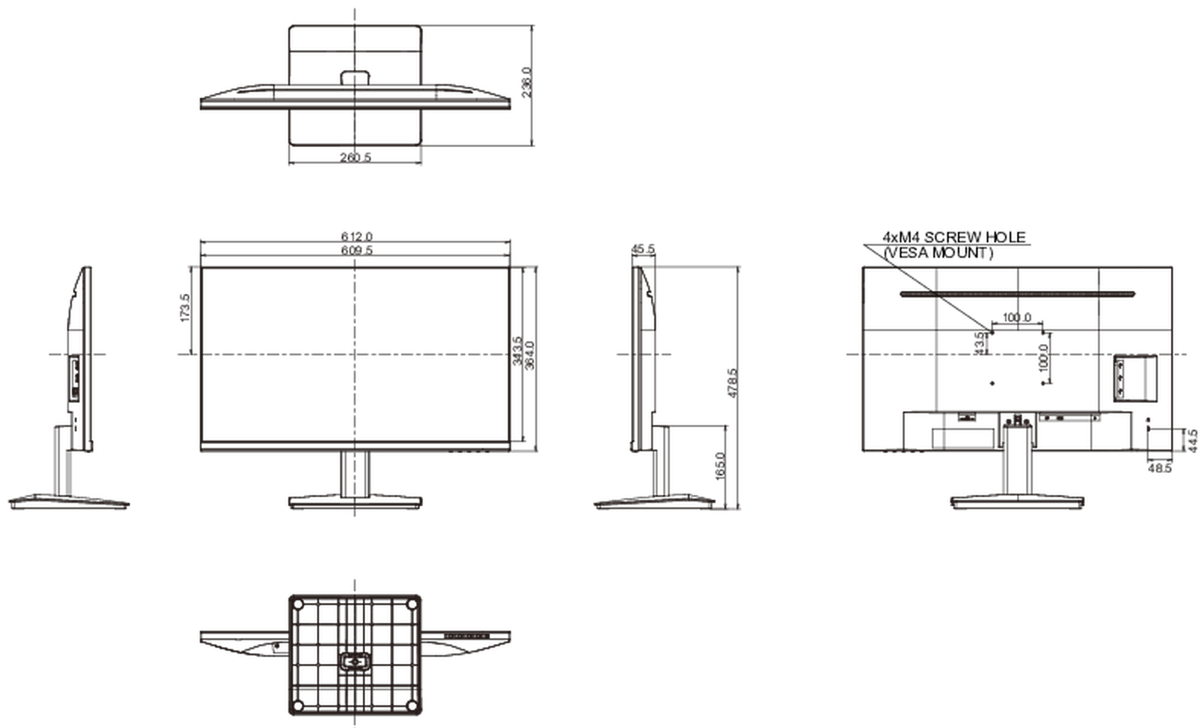

01 DISPLAY CHARACTERISTICS

Design	3-side borderless
Diagonal	27", 68.5cm
Panel	IPS panel technology LED, matte finish
Native resolution	1920 x 1080 @75Hz (2.1 megapixel Full HD)
Aspect ratio	16:9
Panel brightness	300 cd/m ²
Static contrast	1000:1
Advanced contrast	80M:1
Response time (GTG)	4ms
Viewing zone	horizontal/vertical: 178°/178°, right/left: 89°/89°, up/down: 89°/89°
Colour support	16.7mIn (sRGB: 96%; NTSC: 72%)
Horizontal Sync	30 - 83kHz
Viewable area W x H	597.9 x 336.3mm, 23.5 x 13.2"
Pixel pitch	0.311mm
Colour	matte, black

04 MECHANICAL

Display position adjustments	tilt
Tilt angle	23° up; 5° down
VESA mounting	100 x 100mm

05 ACCESSORIES INCLUDED

Cables	power, HDMI
Other	quick start guide, safety guide

06 POWER MANAGEMENT

Power supply unit	internal
Power supply	AC 100 - 240V, 50/60Hz
Power usage	19W typical, 0.5W stand by, 0.3W off mode

Product dimensions W x H x D	612 x 479.5 x 236mm
Box dimensions W x H x D	685 x 145 x 435mm
Weight (without box)	4.6kg
Weight (with box)	6.2kg
EAN code	4948570121175

* USB are available only for XU2793HSU.