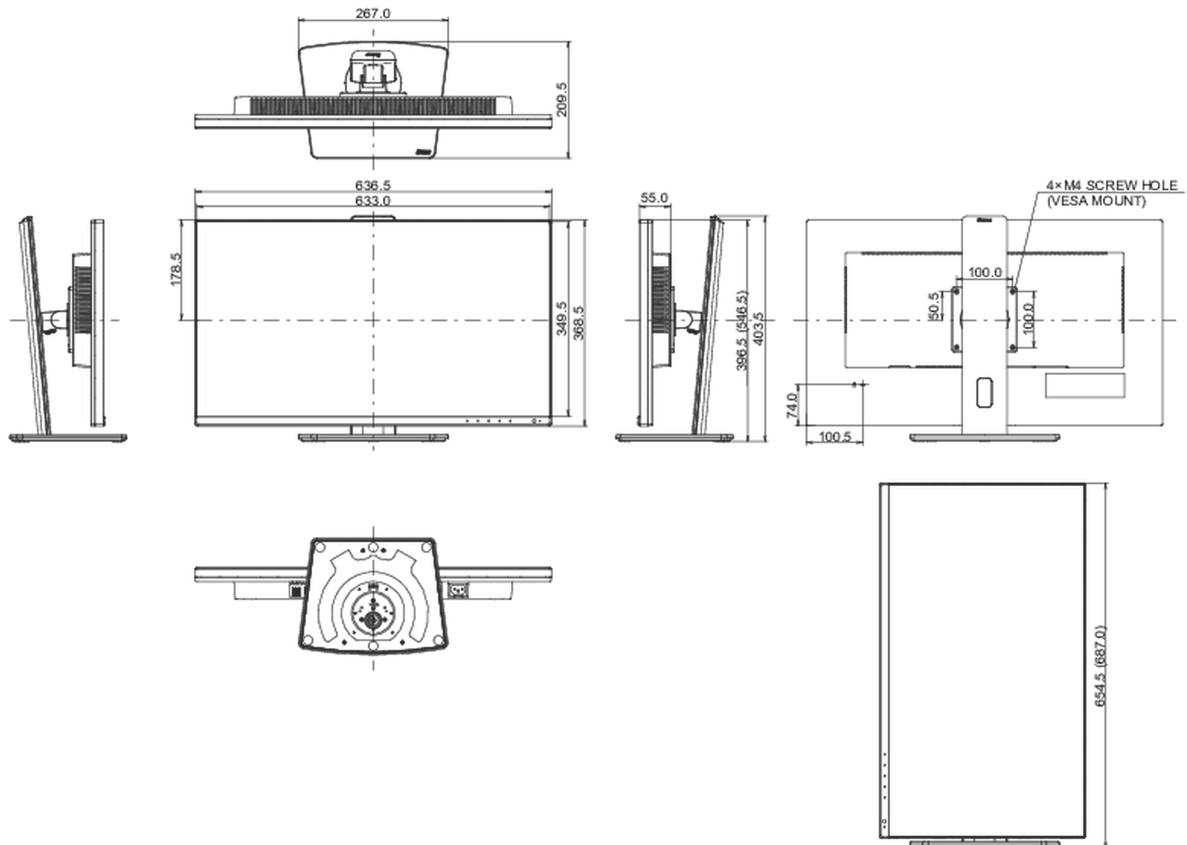

04 MECHANICAL

Display position adjustments	height, swivel, tilt, pivot (rotation both sides)
Height adjustment	150mm
Rotation (PIVOT function)	90°
Swivel stand	90°; 45° left; 45° right
Tilt angle	23° up; 5° down
VESA mounting	100 x 100mm
Cable management system	yes

05 ACCESSORIES INCLUDED

Cables	power, USB, HDMI, DP
Other	quick start guide, safety guide

06 POWER MANAGEMENT

Power supply unit	internal
Power supply	AC 100 - 240V, 50/60Hz
Power usage	39.5W typical, 0.5W stand by, 0.3W off mode

Product dimensions W x H x D	636.5 x 396.5 (546.5) x 209.5mm
Box dimensions W x H x D	723 x 436 x 163mm
Weight (without box)	6.9kg
Weight (with box)	8.9kg
EAN code	4948570121519

All trademarks and registered trademarks acknowledged. E & O E. Specification subject to change without notice. All LCD's comply with ISO-9241-307:2008 in connection with pixel defects.