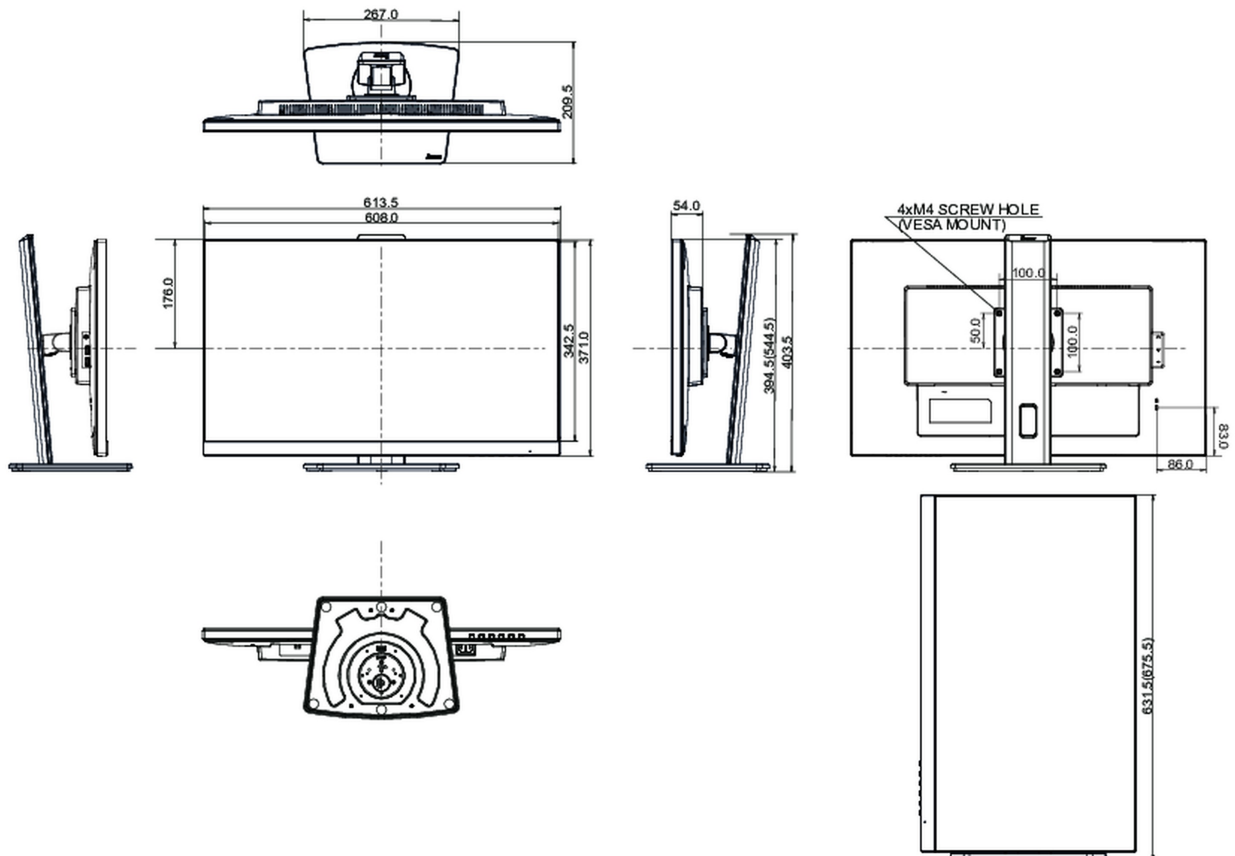

04 MECHANICAL

Display position adjustments	height, swivel, tilt, pivot (rotation both sides)
Height adjustment	150mm
Rotation (PIVOT function)	90°
Swivel stand	90°; 45° left; 45° right
Tilt angle	23° up; 5° down
VESA mounting	100 x 100mm
Cable management system	yes

05 ACCESSORIES INCLUDED

Cables	power, HDMI, DP, USB-C
Other	quick start guide, safety guide

06 POWER MANAGEMENT

Power supply unit	internal
Power supply	AC 100 - 240V, 50/60Hz
Power usage	21W typical, 0.5W stand by, 0.3W off mode

08 DIMENSIONS / WEIGHT

Product dimensions W x H x D	613.5 x 394.5 (544.5) x 209.5mm
Box dimensions W x H x D	693 x 170 x 446mm
Weight (without box)	6.8kg
Weight (with box)	8.4kg
EAN code	4948570121663

All trademarks and registered trademarks acknowledged. E & O E. Specification subject to change without notice. All LCD's comply with ISO-9241-307:2008 in connection with pixel defects.