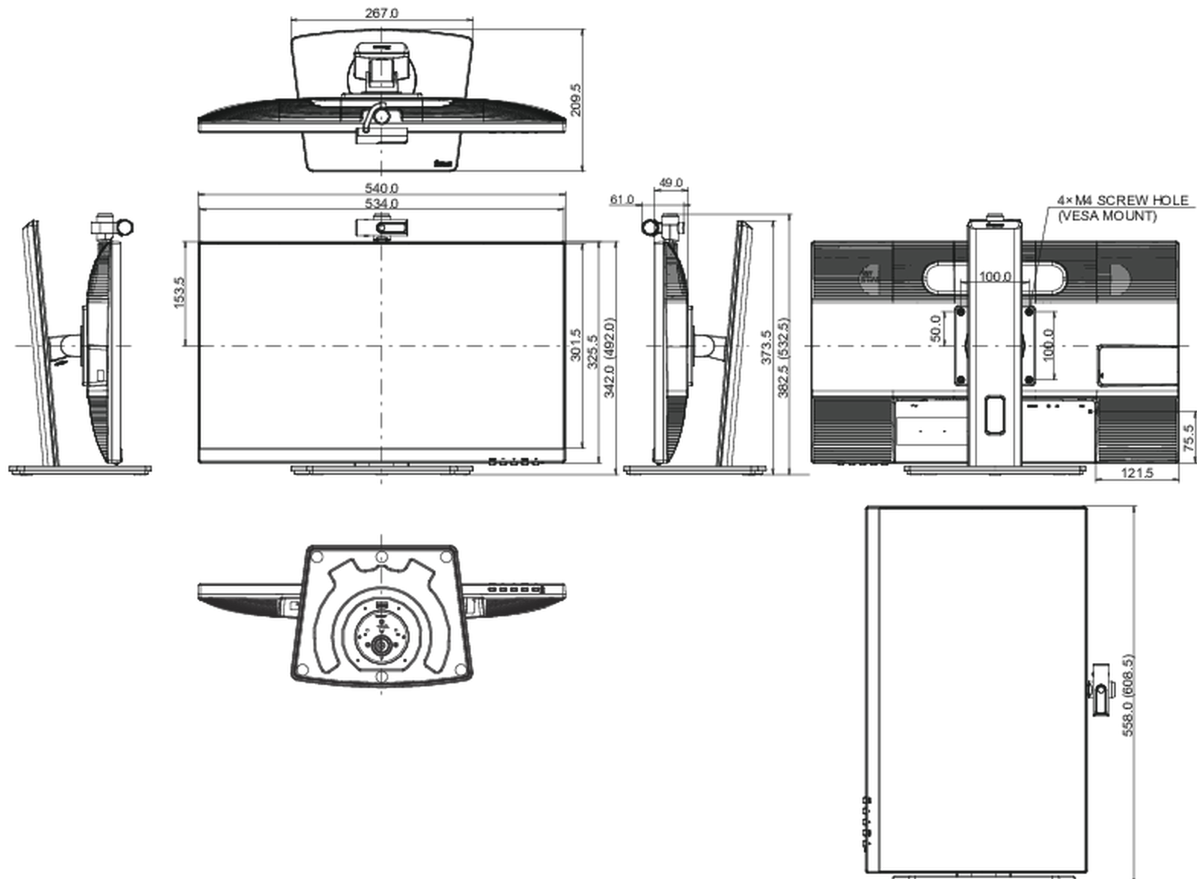

01 DISPLAY CHARACTERISTICS

Design	3-side borderless
Diagonal	23.8", 60.4cm
Panel	IPS LED, matte finish
Native resolution	1920 x 1080 @60Hz (2.1 megapixel Full HD)
Aspect ratio	16:9
Panel brightness	250 cd/m ²
Static contrast	1000:1
Advanced contrast	80M:1
Response time (GTG)	4ms
Viewing zone	horizontal/vertical: 178°/178°, right/left: 89°/89°, up/down: 89°/89°
Colour support	16.7mIn (sRGB: 99%; NTSC: 72%)
Horizontal Sync	30 - 80kHz
Viewable area W x H	527 x 296.5mm, 20.7 x 11.7"
Pixel pitch	0.275mm
Colour	matte, black

04 MECHANICAL

Display position adjustments	height, swivel, tilt, pivot (rotation both sides)
Height adjustment	150mm
Rotation (PIVOT function)	90°
Swivel stand	90°; 45° left; 45° right
Tilt angle	23° up; 5° down
VESA mounting	100 x 100mm
Cable management system	yes

05 ACCESSORIES INCLUDED

Cables	power, USB, HDMI, DP
Other	quick start guide, safety guide

06 POWER MANAGEMENT

Power supply unit	internal
Power supply	AC 100 - 240V, 50/60Hz
Power usage	16W typical, 0.5W stand by, 0.3W off mode

07 SUSTAINABILITY

Regulations	CE, EAC, VCCI-B, PSE, RoHS support, ErP, WEEE, REACH, UKCA
Energy efficiency class (Regulation (EU) 2017/1369)	E
REACH SVHC	above 0.1%: Lead

08 DIMENSIONS / WEIGHT

Product dimensions W x H x D	540 x 382.5 (532.5) x 209.5mm
Box dimensions W x H x D	624 x 418 x 160mm
Weight (without box)	4.9kg
Weight (with box)	6.3kg
EAN code	4948570121472