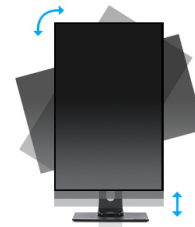

22" Full HD monitor with VA panel and a height adjustable stand

The ProLite XUB2294HSU featuring VA panel technology guarantees accurate and consistent colour reproduction with wide viewing angles. Input configuration including HDMI, DisplayPort and a USB hub assure compatibility with many platforms. The 150mm ergonomic height adjustable stand with pivot function allows you to easily adjust the monitor position to your preferences making it a solid solution for both home and the office.

VA

VA panel technology offers higher contrast, darker blacks and much better viewing angles than standard TN technology. The screen will look good no matter what angle you look at it.

HAS (150mm) + Pivot (rotation both sides)

With a height adjustable stand you will create an ergonomic work posture and position that meets all health and safety requirements. This will not only prevent any health issues but will also increase your productivity. The pivot function allows the screen to rotate from landscape to portrait orientation. This functionality can be useful if the application requires more height than width.

01 DISPLAY CHARACTERISTICS

Design	3-side borderless
Diagonal	21.5", 54.5cm
Panel	VA, matte finish
Native resolution	1920 x 1080 @75Hz (2.1 megapixel Full HD)
Aspect ratio	16:9
Panel brightness	250 cd/m ²
Static contrast	3000:1
Advanced contrast	80M:1
Response time (MPRT)	1ms
Viewing zone	horizontal/vertical: 178°/178°, right/left: 89°/89°, up/down: 89°/89°
Colour support	16.7mIn (sRGB: 99%; NTSC: 72%)
Horizontal Sync	30 - 85kHz
Viewable area W x H	478.7 x 260.3mm, 18.8 x 10.2"
Pixel pitch	0.249mm
Colour	matte, white