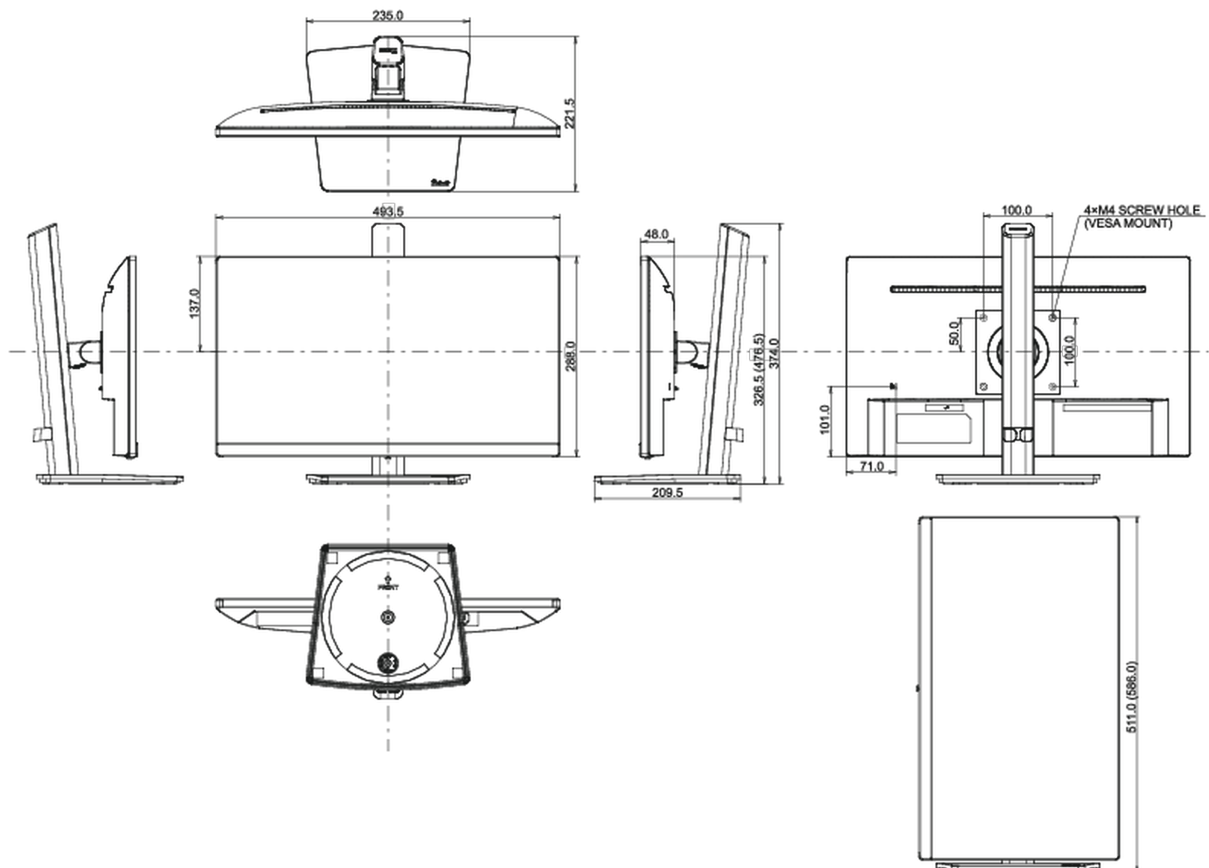

04 MECHANICAL

Display position adjustments	height, swivel, tilt, pivot (rotation both sides)
Height adjustment	150mm
Rotation (PIVOT function)	90°
Swivel stand	90°; 45° left; 45° right
Tilt angle	23° up; 5° down
VESA mounting	100 x 100mm

CE, TÜV-Bauart, VCCI-B, PSE, RoHS support, ErP, WEEE, REACH, UKCA

Energy efficiency class (Regulation (EU) 2017/1369)

D

REACH SVHC

above 0.1%: Lead

08 DIMENSIONS / WEIGHT

Product dimensions W x H x D

493.5 x 326.5 (476.5) x 209.5mm

Box dimensions W x H x D

615 x 125 x 400mm

Weight (without box)

4.2kg

Weight (with box)

5.0kg

EAN code

4948570121946