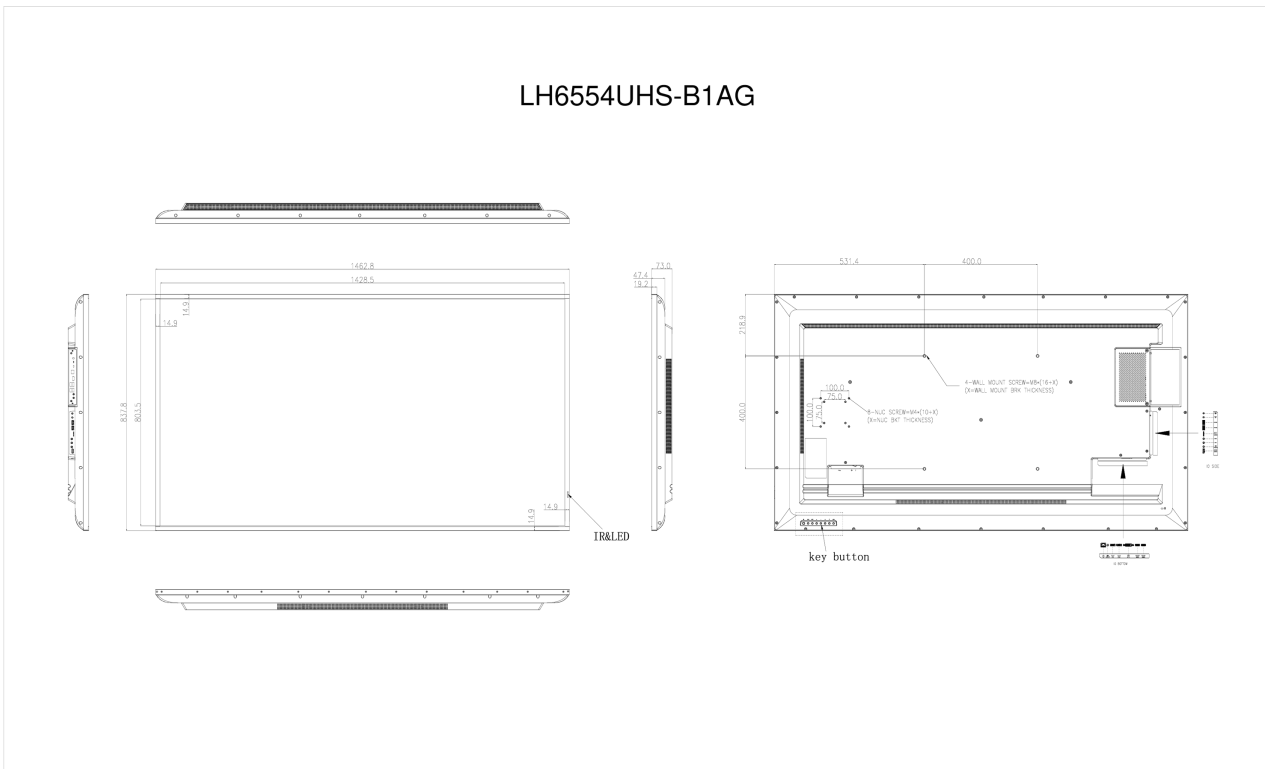

LH6554UHS-B1AG

All trademarks and registered trademarks acknowledged. E & O E. Specification subject to change without notice. All LCD's comply with ISO-9241-307:2008 in connection with pixel defects.

© IIYAMA CORPORATION. ALL RIGHTS RESERVED