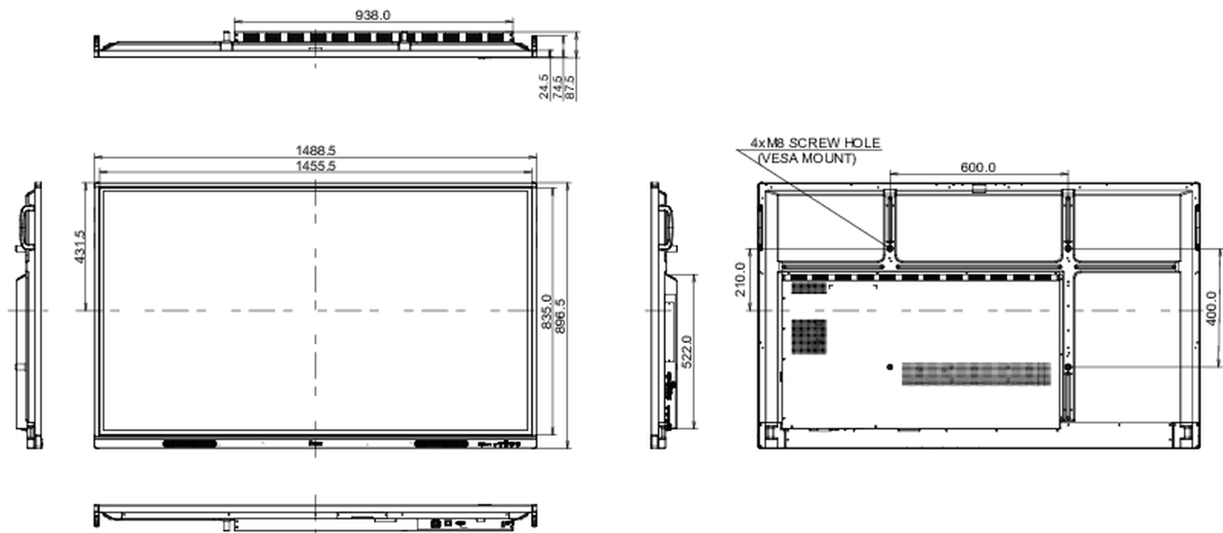

## 10 DIMENSIONS / WEIGHT

<b>Product dimensions W x H x D</b>	1488 x 897 x 87mm
<b>Box dimensions W x H x D</b>	1628 x 1005 x 208mm
<b>Weight (without box)</b>	35kg
<b>Weight (with box)</b>	44.7kg
<b>EAN code</b>	4948570121830