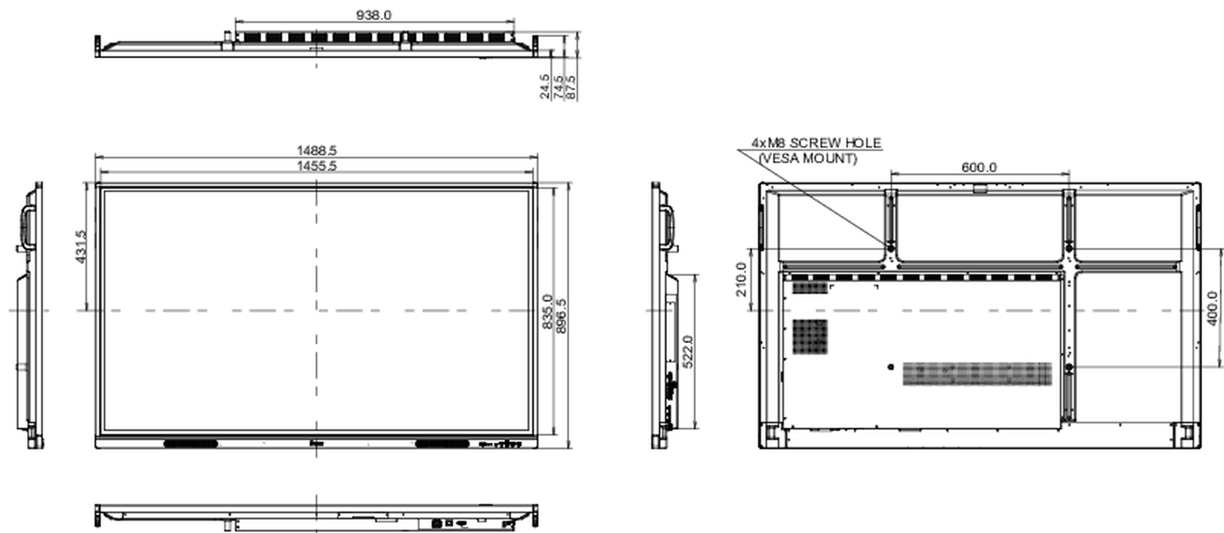

## 10 DIMENSIONS / WEIGHT

<b>Product dimensions W x H x D</b>	1488 x 897 x 87mm
<b>Box dimensions W x H x D</b>	1628 x 1005 x 208mm
<b>Weight (without box)</b>	35kg
<b>Weight (with box)</b>	44.7kg
<b>EAN code</b>	4948570121830