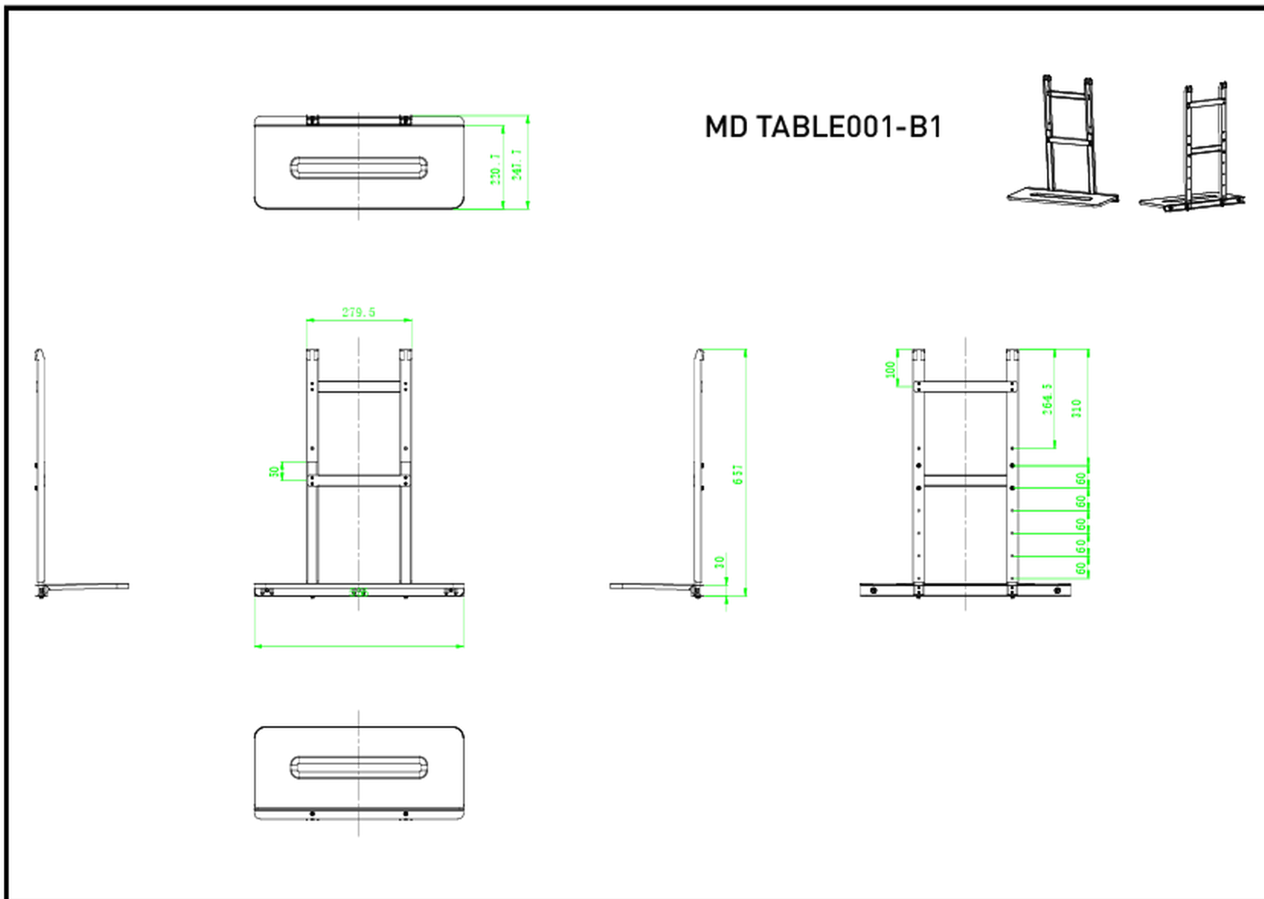

### Laptop shelf

A laptop shelf is an optional accessory compatible with [MD WLIFT1021-B1](#). Can be used to place a laptop in front of a large format display on a lift stand. It can support a computer with a maximum weight of up to 10kg.

## 01 TECHNIKAI PARAMÉTEREK

Maximális teherbírás

10kg / monitor

## 02 MÉRETEK / SÚLY

Termék méretei Sz x H x M

556 x 657 x 247.7mm

EAN kód

4948570033119