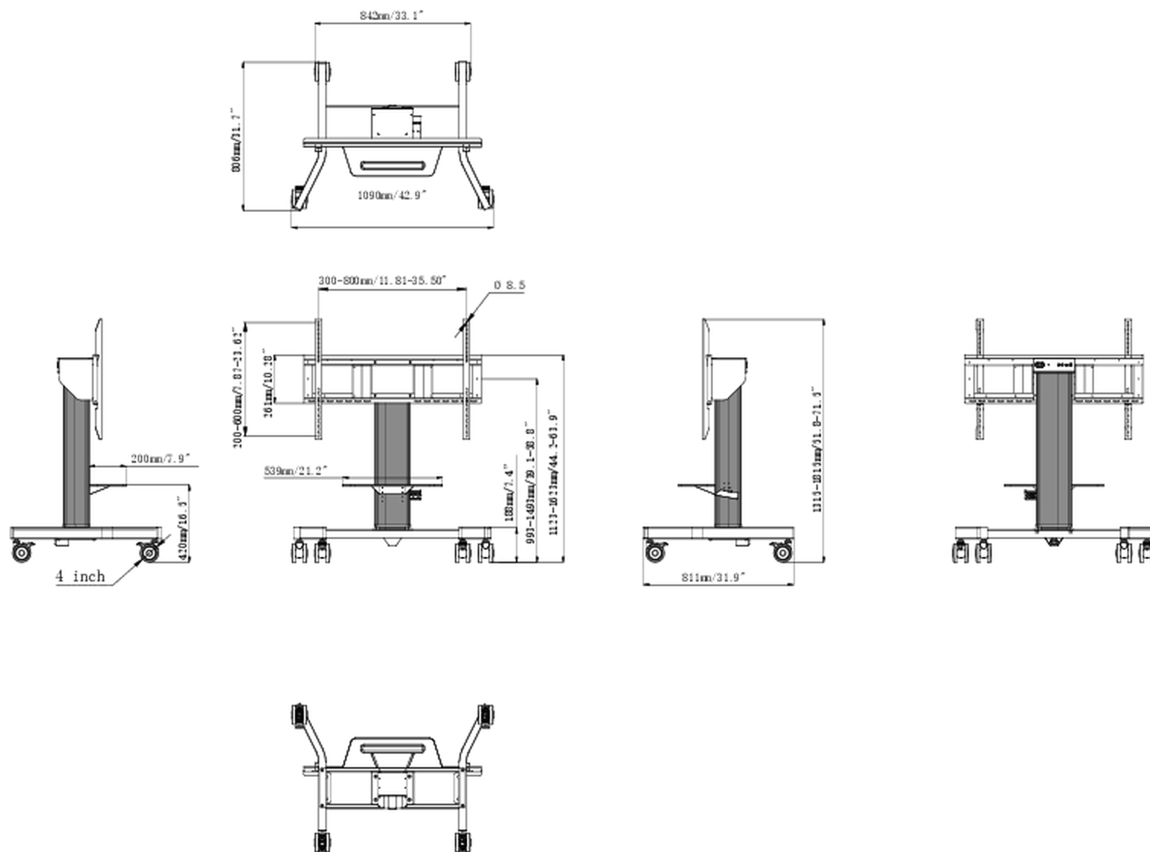

Single column electric floor lift on wheels with easy mount brackets

An anti-collision, motorized trolley for touch screens up to VESA 800x600mm. This product is unique because of its screen size and easy mount with "pull & release" brackets. This mobile stand with electrical height adjustment provides a silent height adjustment.

The 4-inch muting castor omni directional wheels make it easy and save to move the car around. The integrated screen bracket containing most VESA patterns, making it suitable for almost every display. Max supported display size is 86", max weight is 100kg.

*Attention: This electric floor lift is not recommended for 75" & 86" displays in large (class)rooms. Particularly in large spaces such as lecture halls with elevated seats or where many people sit in a row, the bottom of the screen may not be sufficiently visible to everyone.

01 TECHNICAL SPECIFICATION

Regulace výšky	500mm, Centre of the screen is 991 - 1491mm
Max weight capacity	100kg / монитор
VESA maximum	800 x 600mm

02 РАЗМЕР / ВЕС

Размер продукта Ш x В x Г	1090 x 1815 x 806мм
Размер коробки Ш x В x Г	1100 x 270 x 620мм
Вес (без упаковки)	41.8кг
Вес (с упаковкой)	45.7кг
EAN код	4948570033102