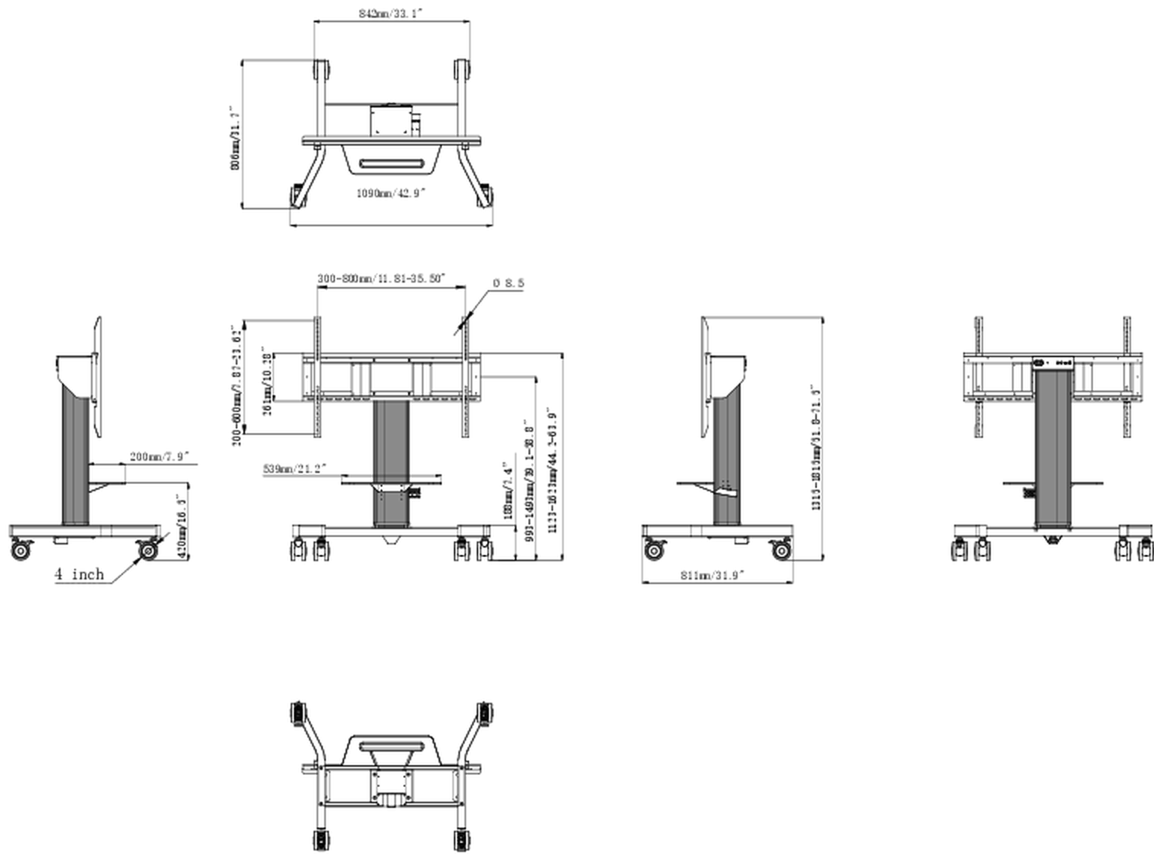

Single column electric floor lift on wheels with easy mount brackets

An anti-collision, motorized trolley for touch screens up to VESA 800x600mm. This product is unique because of its screen size and easy mount with "pull & release" brackets. This mobile stand with electrical height adjustment provides a silent height adjustment.

The 4-inch muting castor omni directional wheels make it easy and save to move the car around. The integrated screen bracket containing most VESA patterns, making it suitable for almost every display. Max supported display size is 86", max weight is 100kg.

*Attention: This electric floor lift is not recommended for 75" & 86" displays in large (class)rooms. Particularly in large spaces such as lecture halls with elevated seats or where many people sit in a row, the bottom of the screen may not be sufficiently visible to everyone.

01 TECHNICAL SPECIFICATION

Regulace výšky	500mm, Centre of the screen is 991 - 1491mm
Max weight capacity	100kg / монитор
VESA maximum	800 x 600mm

02 РАЗМЕР / ВЕС

Размер продукта Ш x В x Г	1090 x 1815 x 806мм
Размер коробки Ш x В x Г	1100 x 270 x 620мм
Вес (без упаковки)	41.8кг
Вес (с упаковкой)	45.7кг
EAN код	4948570033102