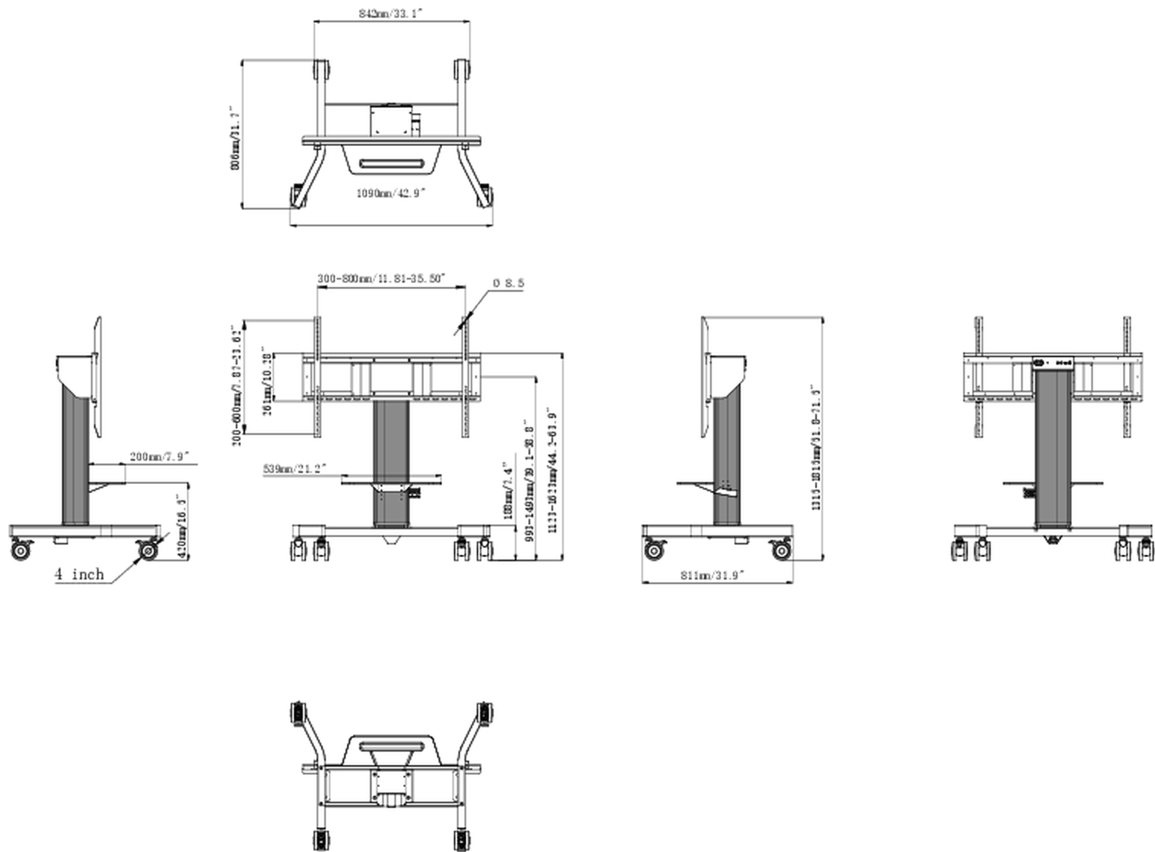

## Single column electric floor lift on wheels with easy mount brackets and laptop shelf

An anti-collision, motorized trolley for touch screens up to VESA 800x600mm. This product is unique because of its screen size and easy mount with "pull & release" brackets. This mobile stand with electrical height adjustment provides and silent height adjustment.

The 4-inch muting castor omni directional wheels make it easy and save to move the car around. The integrated screen bracket containing most VESA patterns, making it suitable for almost every display. Max supported display size is 86", max weight is 100kg.

### 01 TECHNIKAI PARAMÉTEREK

Képernyők száma	1
Képernyő mérete	43" - 65"
Magasság beállítása	500mm, Centre of the screen is 991 - 1491mm
Maximális teherbírás	100kg / monitor
VESA minimum	300 x 200mm
VESA maximum	800 x 600mm
Extra	Laptop shelf, "pull & release" mounting brackets, 4-inch muting castor omni directional wheels

## 02 MÉRETEK / SÚLY

Termék méretei Sz x H x M 1090 x 1815 x 806mm

Doboz mértéi Sz x H x M 1100 x 270 x 620mm

Súly (doboz nélkül) 41.8kg

Súly (dobozsal) 45.7kg

EAN kód 4948570033102

All trademarks and registered trademarks acknowledged. E & O E. Specification subject to change without notice. All LCD's comply with ISO-9241-307:2008 in connection with pixel defects.