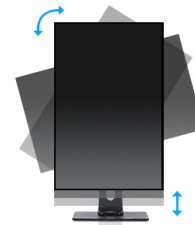

21.5” IPS 3-side borderless monitor with height-adjustable stand for multi-monitor set-ups

Stylish edge-to-edge design makes the ProLite XUB2293HS perfect for multi-monitor set-ups. The IPS panel technology offers accurate and consistent colour reproduction with wide viewing angles. High contrast and brightness values mean the monitor will provide excellent performance for photographic and web design. Equipped with speakers, headphone socket, HDMI and DisplayPort connections, a blue light reducer function to reduce eye fatigue and an ergonomic 150mm height adjustable stand for optimal user comfort, this 21.5” ProLite display is a great choice for both multi-monitor configuration and office applications.

IPS Technology

IPS technology offers higher contrast, darker blacks and much better viewing angles than standard TN technology. The screen will look good no matter what angle you look at it.

HAS (150mm) + Pivot (rotation both sides)

With a height adjustable stand you will create an ergonomic work posture and position that meets all health and safety requirements. This will not only prevent any health issues but will also increase your productivity. The pivot function allows the screen to rotate from landscape to portrait orientation. This functionality can be useful if the application requires more height than width.

01 DISPLAY CHARACTERISTICS

Design	3-side borderless
Diagonal	21.5", 54.5cm
Panel	IPS panel technology LED, matte finish
Native resolution	1920 x 1080 @75Hz (2.1 megapixel Full HD)
Aspect ratio	16:9
Panel brightness	250 cd/m ²
Static contrast	1000:1
Advanced contrast	80M:1
Response time (GTG)	3ms
Viewing zone	horizontal/vertical: 178°/178°, right/left: 89°/89°, up/down: 89°/89°
Colour support	16.7mIn (sRGB: 96%; NTSC: 72%)
Horizontal Sync	30 - 84kHz
Viewable area W x H	478.7 x 260.3mm, 18.8 x 10.2"
Pixel pitch	0.249mm
Colour	matte, black