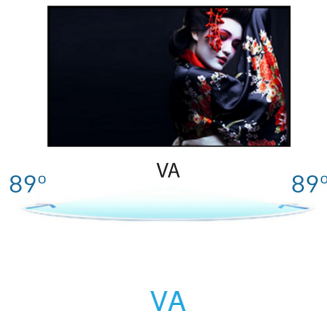

VA panel technology offers higher contrast, darker blacks and much better viewing angles than standard TN technology. The screen will look good no matter what angle you look at it.