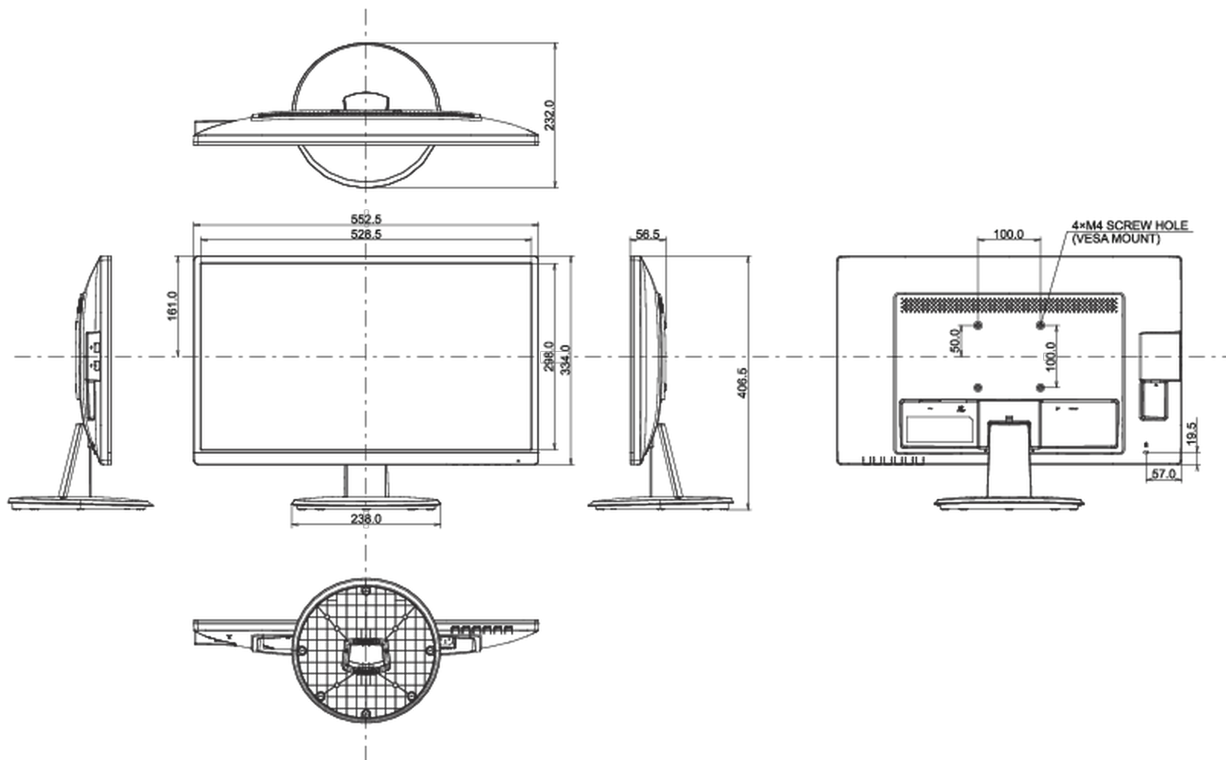

01 DISPLAY CHARACTERISTICS

Diagonal	23.8", 60.5cm
Panel	VA LED, matte finish
Native resolution	1920 x 1080 @75Hz (2.1 megapixel Full HD)
Aspect ratio	16:9
Panel brightness	250 cd/m ²
Static contrast	3 000:1
Advanced contrast	80M:1
Response time (GTG)	4ms
Viewing zone	horizontal/vertical: 178°/178°, right/left: 89°/89°, up/down: 89°/89°
Colour support	16.7mIn (sRGB: 99%; NTSC: 72%)
Horizontal Sync	30 - 80kHz
Viewable area W x H	527 x 296.5mm, 20.7 x 11.7"
Pixel pitch	0.275mm
Colour	matte, black

04 MECHANICAL

Display position adjustments	tilt
Tilt angle	23° up; 5° down
VESA mounting	100 x 100mm

05 ACCESSORIES INCLUDED

Cables	power, USB, HDMI
Other	quick start guide, safety guide

06 POWER MANAGEMENT

08 DIMENSIONS / WEIGHT

Product dimensions W x H x D	552.5 x 406.5 x 232mm
Box dimensions W x H x D	622 x 120 x 410mm
Weight (without box)	3.9kg
Weight (with box)	5.0kg
EAN code	4948570121557

All trademarks and registered trademarks acknowledged. E & O E. Specification subject to change without notice. All LCD's comply with ISO-9241-307:2008 in connection with pixel defects.