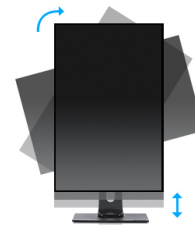

### 27" IPS panel technology monitor with 150mm height adjustable stand

Stylish edge-to-edge design makes the ProLite XUB2792HSU perfect for multi-monitor set-ups. The IPS panel technology offers accurate and consistent colour reproduction with wide viewing angles. High contrast and brightness values mean the monitor will provide excellent performance for photographic and web design. Equipped with speakers, 2 port USB hub, headphone socket, HDMI and DisplayPort connections, a blue light reducer function to reduce eye fatigue and an ergonomic 150mm height adjustable stand for optimal user comfort, this 27" ProLite display is a great choice for both multi-monitor configuration and office applications.

#### IPS Technology

IPS technology offers higher contrast, darker blacks and much better viewing angles than standard TN technology. The screen will look good no matter what angle you look at it.

#### HAS (150mm) + PIVOT

With a height adjustable stand you will create an ergonomic work posture and position that meets all health and safety requirements. This will not only prevent any health issues but will also increase your productivity. The pivot function allows the screen to rotate from landscape to portrait orientation. This functionality can be useful if the application requires more height than width.

## 01 DISPLAY CHARACTERISTICS

<b>Design</b>	3-side borderless
<b>Diagonal</b>	27", 68.6cm
<b>Panel</b>	IPS Panel Technology LED, matte finish
<b>Native resolution</b>	1920 x 1080 @75Hz (2.1 megapixel Full HD, DisplayPort&HDMI)
<b>Aspect ratio</b>	16:9
<b>Panel brightness</b>	250 cd/m <sup>2</sup>
<b>Static contrast</b>	1000:1
<b>Advanced contrast</b>	80M:1
<b>Response time (GTG)</b>	4ms
<b>Viewing zone</b>	horizontal/vertical: 178°/178°, right/left: 89°/89°, up/down: 89°/89°
<b>Colour support</b>	16.7mIn (sRGB: 99%, NTSC 72%)
<b>Horizontal Sync</b>	31 - 83kHz
<b>Viewable area W x H</b>	597.8 x 336.3mm, 23.5 x 13.2"
<b>Pixel pitch</b>	0.311mm
<b>Colour</b>	matte, white