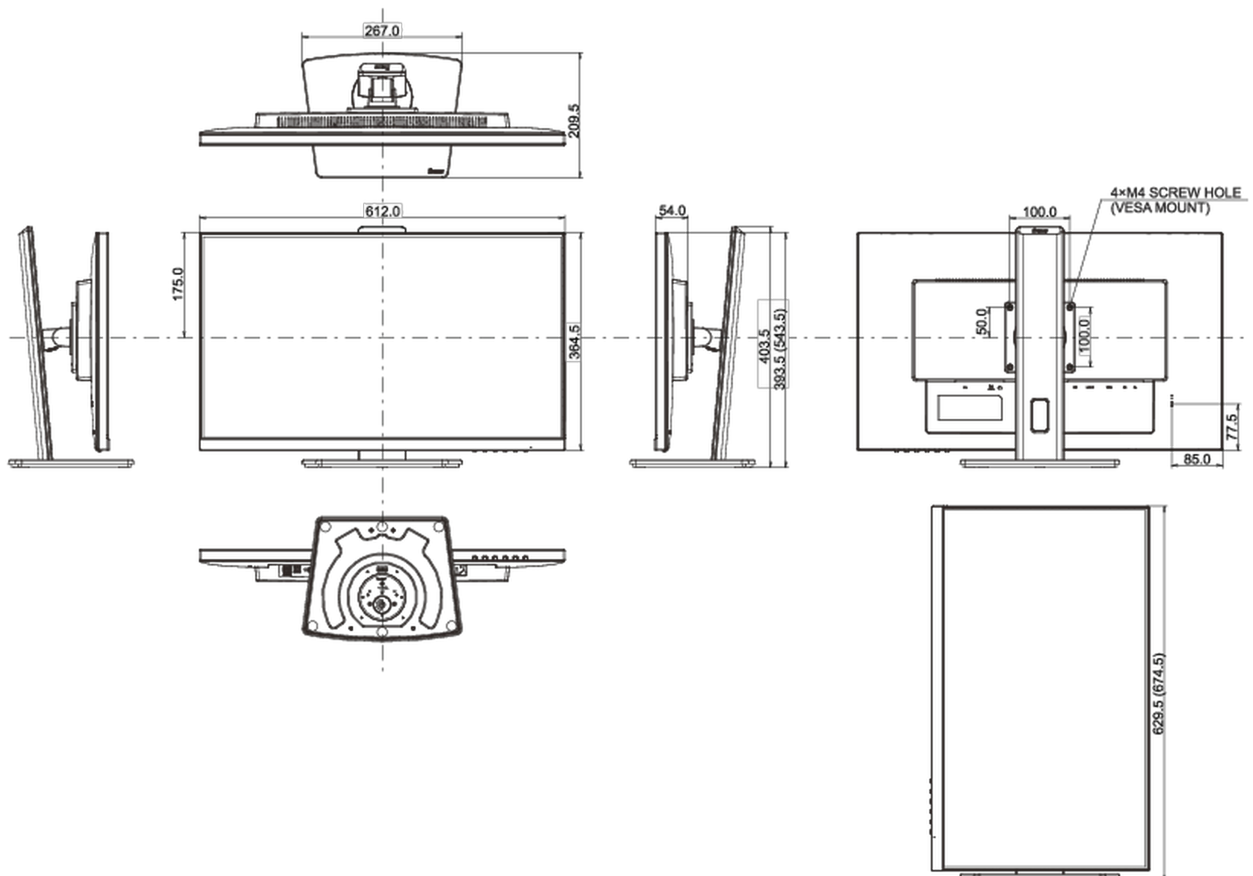

## 04 MECHANICAL

Display position adjustments	height, pivot (rotation), swivel, tilt
Height adjustment	150mm
Rotation (PIVOT function)	90°
Swivel stand	90°; 45° left; 45° right
Tilt angle	23° up; 5° down
VESA mounting	100 x 100mm
Cable management system	yes

## 08 DIMENSIONS / WEIGHT

Product dimensions W x H x D	612 x 393.5 (543.5) x 209.5mm
Box dimensions W x H x D	693 x 440 x 170mm
Weight (without box)	6.3kg
Weight (with box)	7.9kg
EAN code	4948570121304