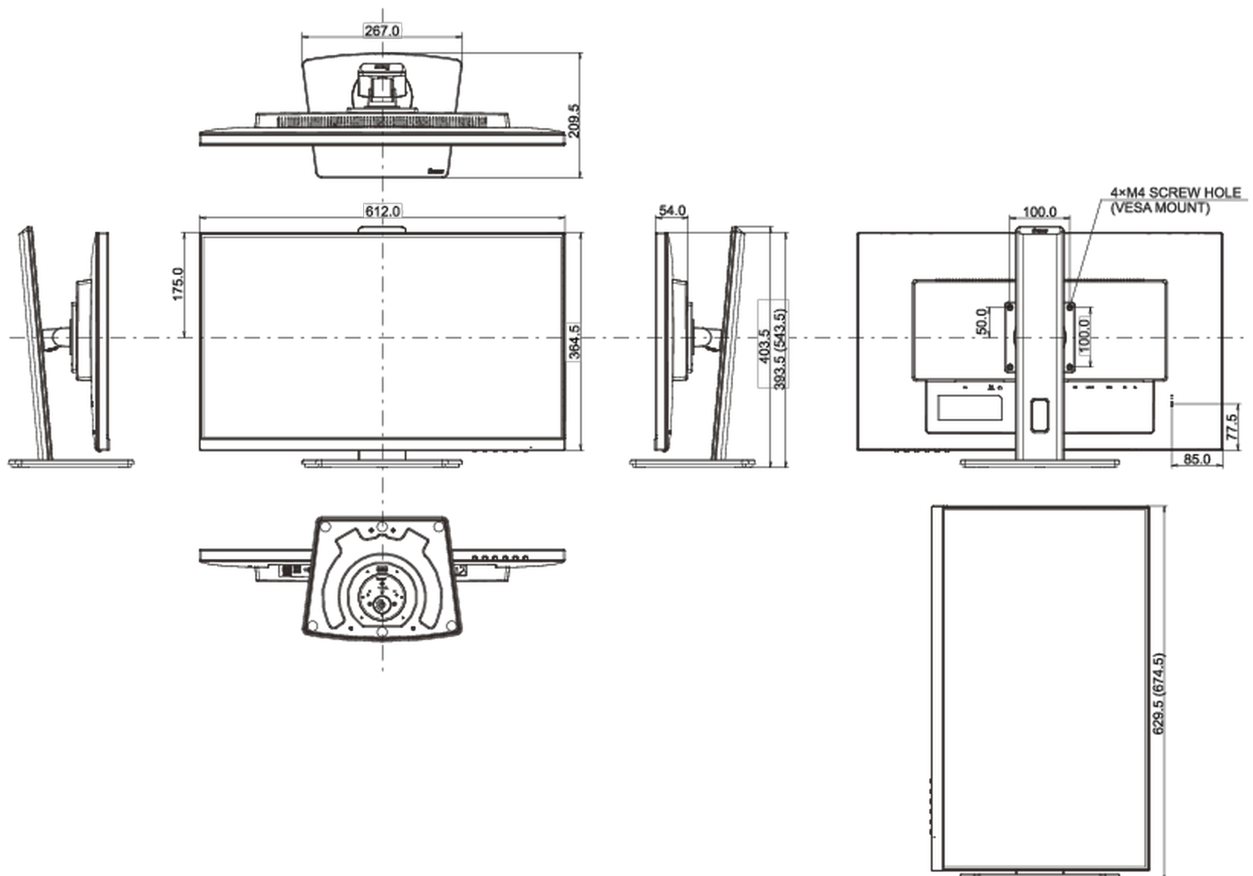

## 04 MECHANICAL

Display position adjustments	height, pivot (rotation), swivel, tilt
Height adjustment	150mm
Rotation (PIVOT function)	90°
Swivel stand	90°; 45° left; 45° right
Tilt angle	23° up; 5° down
VESA mounting	100 x 100mm
Cable management system	yes

## 08 DIMENSIONS / WEIGHT

Product dimensions W x H x D	612 x 393.5 (543.5) x 209.5mm
Box dimensions W x H x D	693 x 440 x 170mm
Weight (without box)	6.3kg
Weight (with box)	7.9kg
EAN code	4948570121304