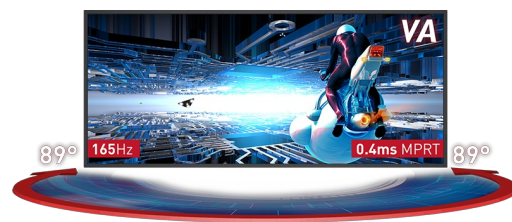

### Immerse yourself in the game with the curved GB3467WQSU Red Eagle with FreeSync Premium

The 1500R curved VA panel with 165Hz refresh rate, 0.4ms MPRT and the 3440x1440 resolution, guarantees superb image quality and a comfortable and very realistic viewing experience.

The height adjustable stand ensures total flexibility for your perfect screen position. Customize the screen settings using the predefined and custom gaming modes along with the Black Tuner function to give you total control over the dark scenes and make sure details are always clearly visible.

#### CURVED DESIGN 1500R

The 1500R curvature of the screen guarantees a realistic and comfortable viewing experience allowing you to really immerse yourself in the game.

## 01 DISPLAY CHARACTERISTICS

Diagonal	34", 86.4cm
Panel	VA LED, matte finish
Curved	1500R
Native resolution	3440 x 1440 @165Hz (4.9 megapixel UWQHD, DisplayPort)
Aspect ratio	21:9
Panel brightness	550 cd/m <sup>2</sup>
Static contrast	3000:1
Advanced contrast	80M:1
Response time (MPRT)	0.4ms
Viewing zone	horizontal/vertical: 178°/178°, right/left: 89°/89°, up/down: 89°/89°
Colour support	16.7mIn 8bit
Horizontal Sync	30 - 160kHz
Viewable area W x H	797.22 x 333.72mm, 31.4 x 13.1"
Pixel pitch	0.232mm
Colour	matte, black