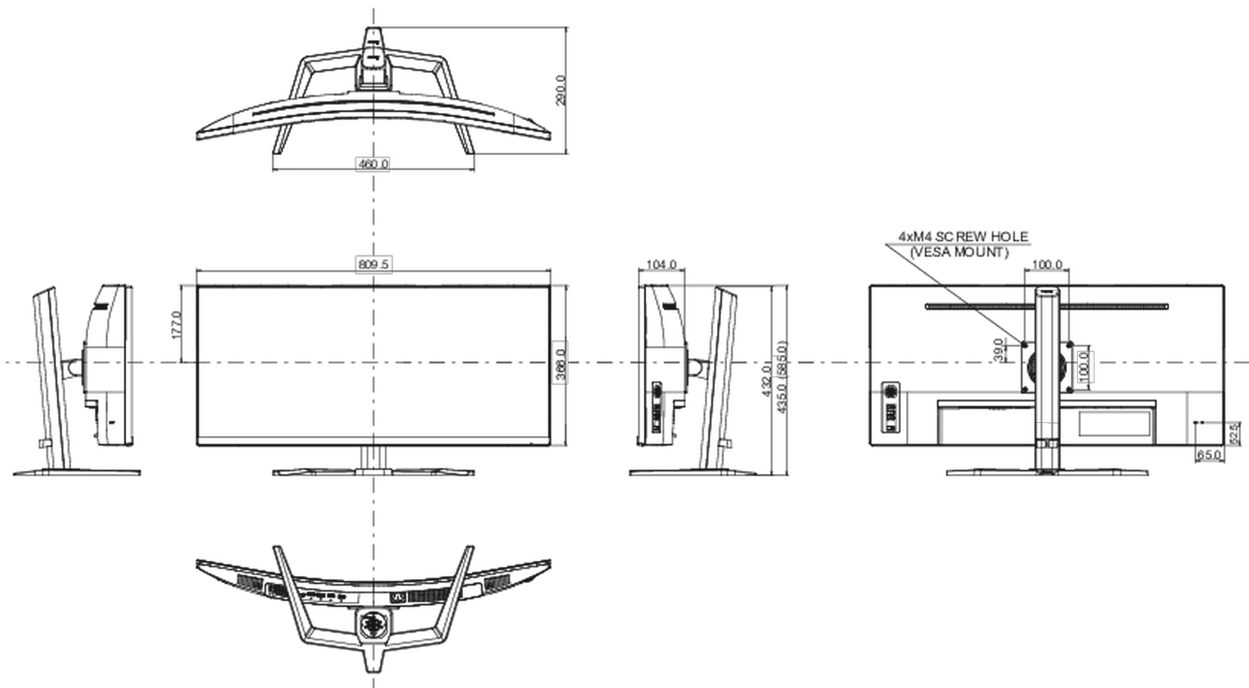

## 04 MECHANICAL

Display position adjustments	height, tilt
Height adjustment	150mm
Tilt angle	23° up; 5° down
VESA mounting	100 x 100mm

## 08 DIMENSIONS / WEIGHT

Product dimensions W x H x D	809.5 x 435 (585) x 290mm
Box dimensions W x H x D	900 x 480 x 236mm
Weight (without box)	12.4kg
Weight (without stand)	9.4kg
EAN code	4948570121427