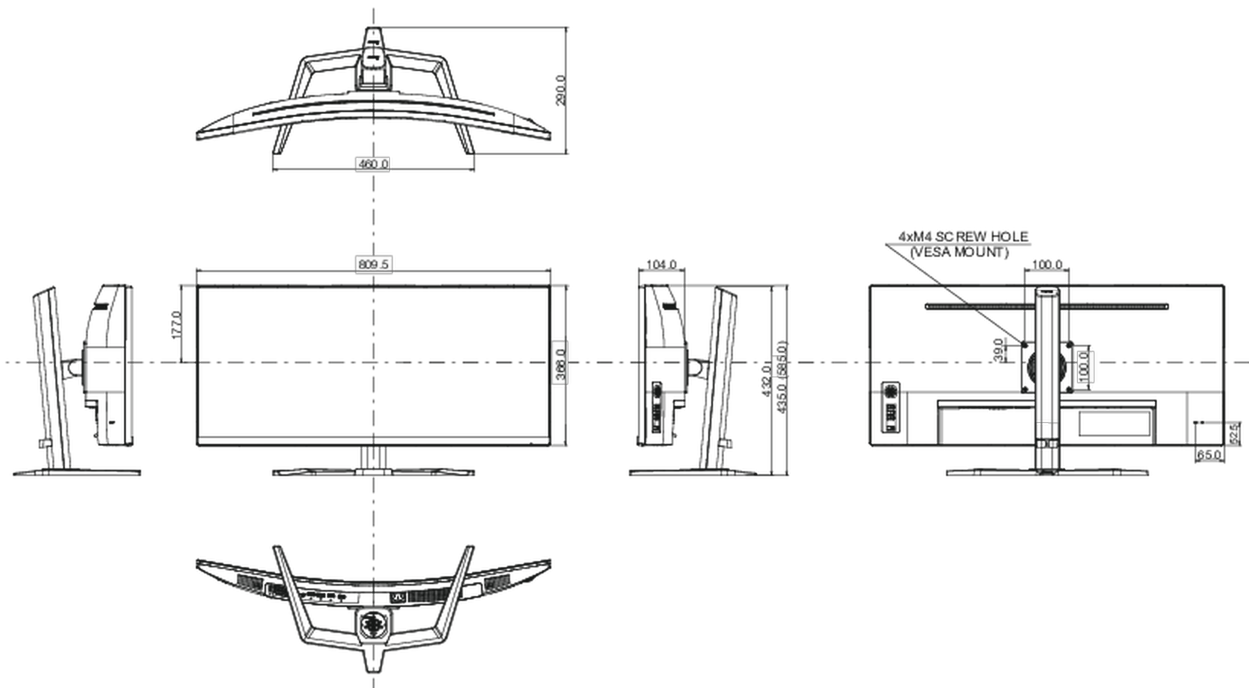

01 DISPLAY CHARACTERISTICS

Diagonal	34", 86.4cm
Panel	VA LED, matte finish
Curved	1500R
Native resolution	3440 x 1440 @165Hz (4.9 megapixel UWQHD, DisplayPort)
Aspect ratio	21:9
Panel brightness	550 cd/m ²
Static contrast	3000:1
Advanced contrast	80M:1
Response time (MPRT)	0.4ms
Viewing zone	horizontal/vertical: 178°/178°, right/left: 89°/89°, up/down: 89°/89°
Colour support	16.7mIn 8bit
Horizontal Sync	30 - 160kHz
Viewable area W x H	797.22 x 333.72mm, 31.4 x 13.1"
Pixel pitch	0.232mm
Colour	matte, black

04 MECHANICAL

Display position adjustments	height, tilt
Height adjustment	150mm
Tilt angle	23° up; 5° down
VESA mounting	100 x 100mm

05 ACCESSORIES INCLUDED

Cables	power, USB, HDMI, DP
Other	quick start guide, safety guide

08 DIMENSIONS / WEIGHT

Product dimensions W x H x D	809.5 x 435 (585) x 290mm
Box dimensions W x H x D	900 x 480 x 236mm
Weight (without box)	12.4kg
Weight (without stand)	9.4kg
EAN code	4948570121427

All trademarks and registered trademarks acknowledged. E & O E. Specification subject to change without notice. All LCD's comply with ISO-9241-307:2008 in connection with pixel defects.