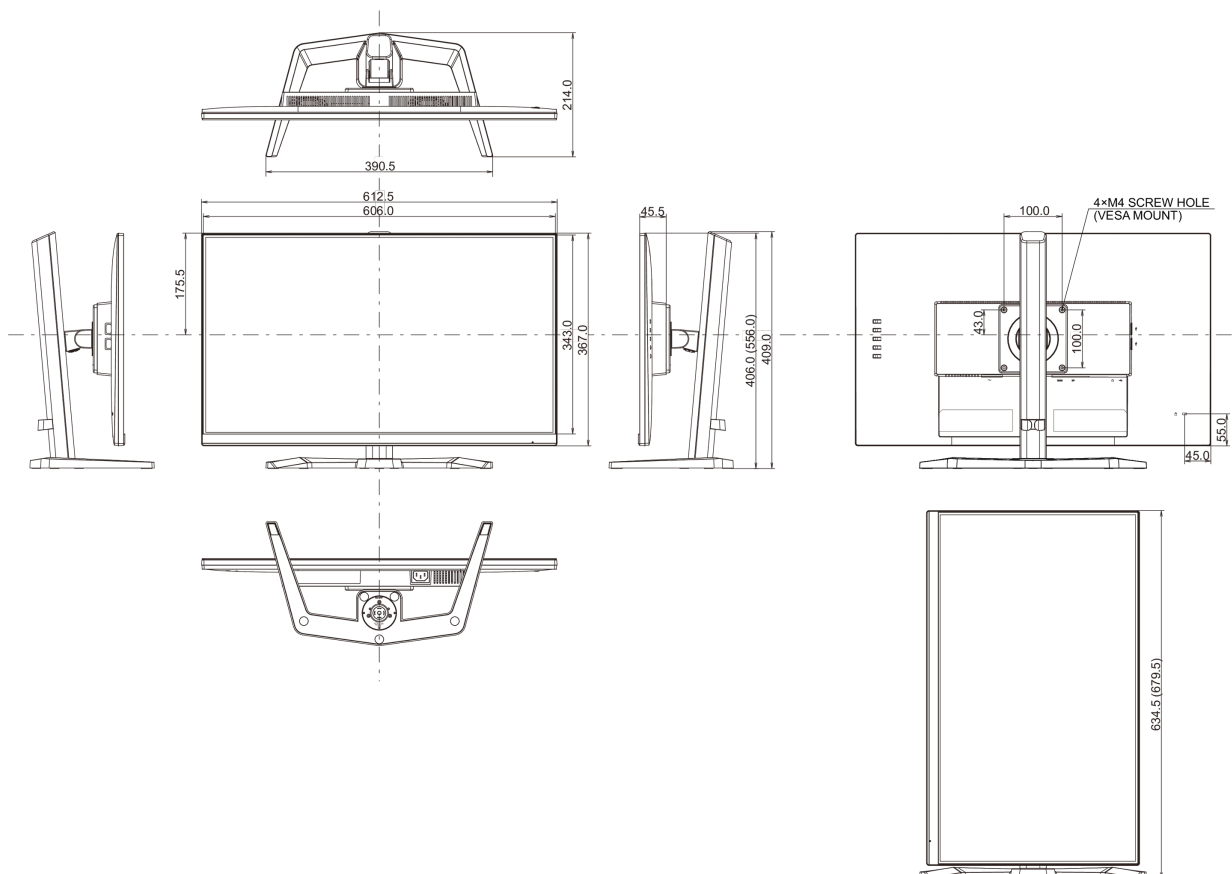

04 MECHANICAL

Display position adjustments	height, tilt, pivot (rotation both sides)
Height adjustment	150mm
Rotation (PIVOT function)	90°
Swivel stand	90°; 45° left; 45° right
Tilt angle	23° up; 5° down
VESA mounting	100 x 100mm

CE, TÜV-Bauart, EAC, PSE, RoHS support, ErP, WEEE, VCCI, REACH, UKCA

Energy efficiency class (Regulation (EU) 2017/1369)

E

REACH SVHC

above 0.1%: Lead

08 DIMENSIONS / WEIGHT

Product dimensions W x H x D

612.5 x 406(556) x 252mm

Box dimensions W x H x D

690 x 455 x 168mm

Weight (without box)

5.4kg

Weight (with box)

7.5kg

EAN code

4948570121403