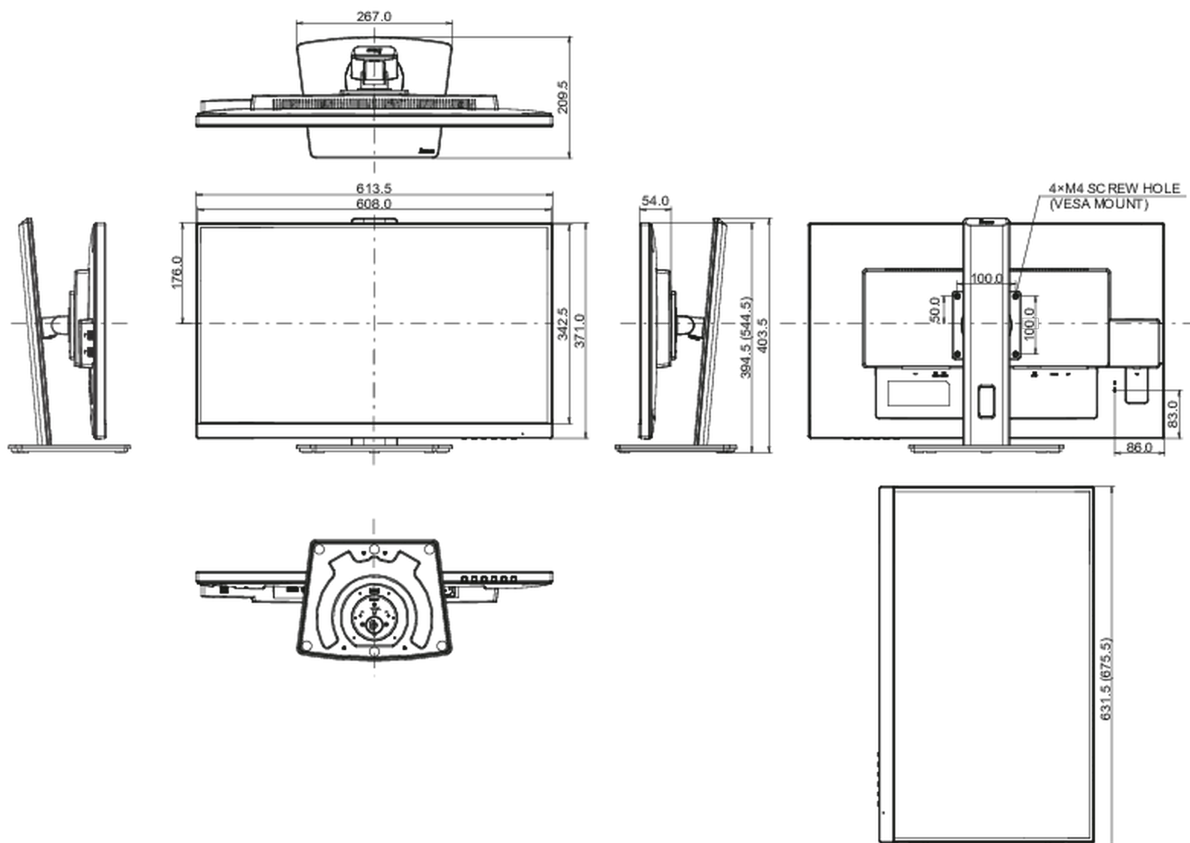

Cable management system

yes

05 ACCESSORIES INCLUDED

Cables

power, USB, HDMI, DP

Other

quick start guide, safety guide

06 POWER MANAGEMENT

Power supply unit

internal

Power supply

AC 100 - 240V, 50/60Hz

Power usage

26W typical, 0.5W stand by, 0.3W off mode

07 SUSTAINABILITY

Regulations

TCO Certified, CE, TÜV-GS, EAC, RoHS support, ErP, WEEE, REACH, UKCA

TCO Certified

XUB2792QSU-B5 H, XUB2792QSU-B5 J

Energy efficiency class (Regulation (EU) 2017/1369)

F

REACH SVHC

above 0.1%: Lead

08 DIMENSIONS / WEIGHT

Product dimensions W x H x D

613.5 x 394 (544.5) x 209.5mm

Box dimensions W x H x D

693 x 446 x 170mm

Weight (without box)

6.8kg

Weight (with box)

8.4kg

EAN code

4948570121670