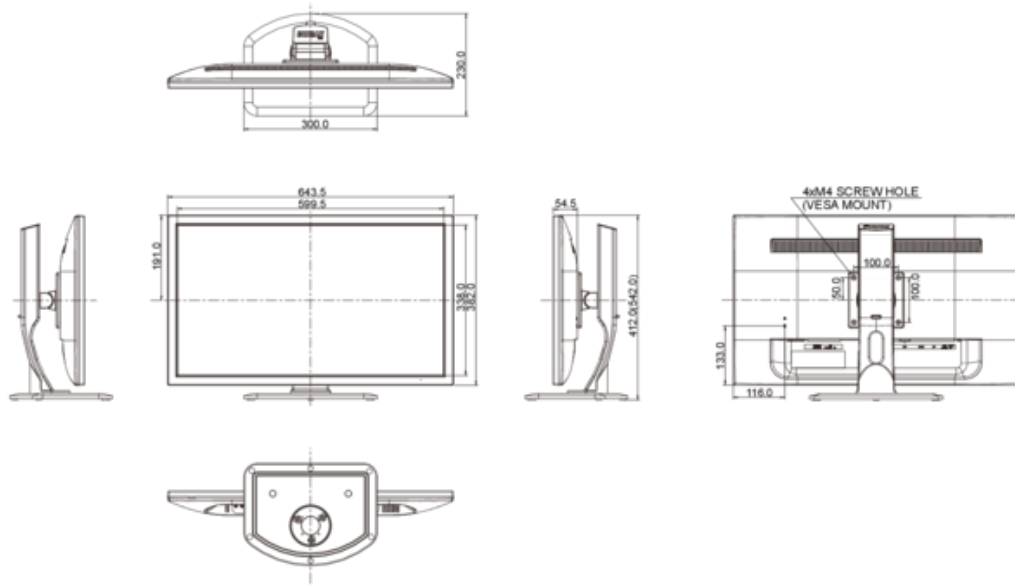

## 6. EU ENERGY EFFICIENCY LABEL

ENERGY EFFICIENCY CLASS	B
ON MODE POWER CONSUMPTION	34W
ANNUAL ENERGY CONSUMPTION	49 kWh/annum*
VISIBLE SCREEN DIAGONAL	69 cm; 27"; ( 27" segment )

*This is information under Regulation (EU) No 1062/2010.*

## 7. DIMENSIONS & WEIGHT

DIMENSIONS W X H X D	643.5 x 412 (542) x 230 mm
WEIGHT	6.9 kg

All trademarks and registered trademarks acknowledged. E & O E. Specification subject to change without notice. All LCD's comply with ISO-9241-307:2008 in connection with pixel defects.