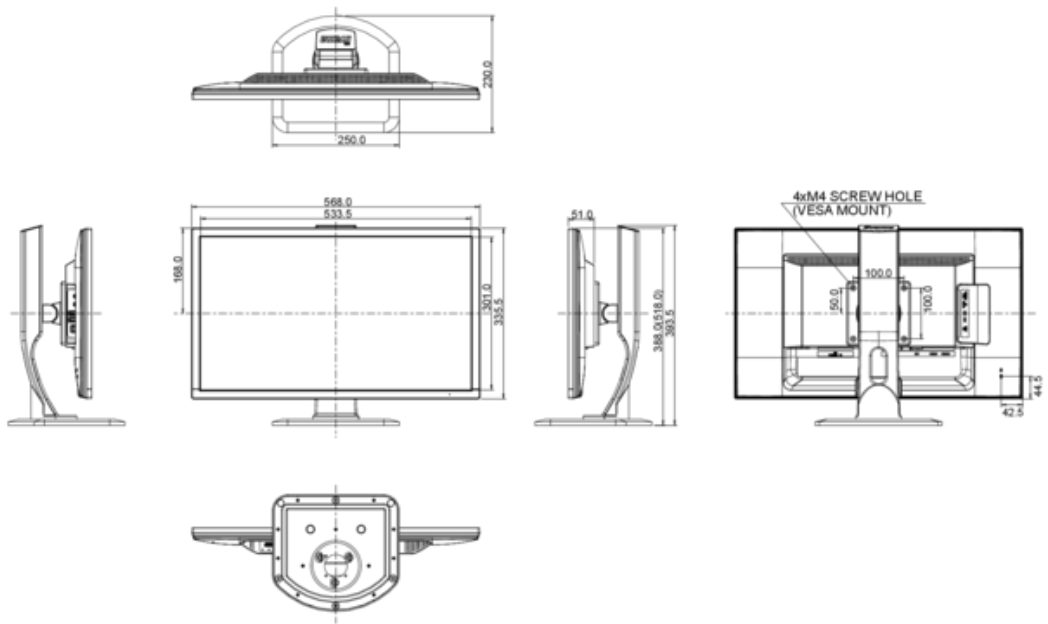

## 6. EU ENERGY EFFICIENCY LABEL

ENERGY EFFICIENCY CLASS	B
ON MODE POWER CONSUMPTION	35.3W
ANNUAL ENERGY CONSUMPTION	52 kWh/annum*
VISIBLE SCREEN DIAGONAL	61 cm; 24"; ( 24" segment )

*This is information under Regulation (EU) No 1062/2010.*

## 7. DIMENSIONS & WEIGHT

DIMENSIONS W X H X D	568 x 388 (518) x 230 mm
WEIGHT	5.6 kg

All trademarks and registered trademarks acknowledged. E & O E. Specification subject to change without notice. All LCD's comply with ISO-9241-307:2008 in connection with pixel defects.