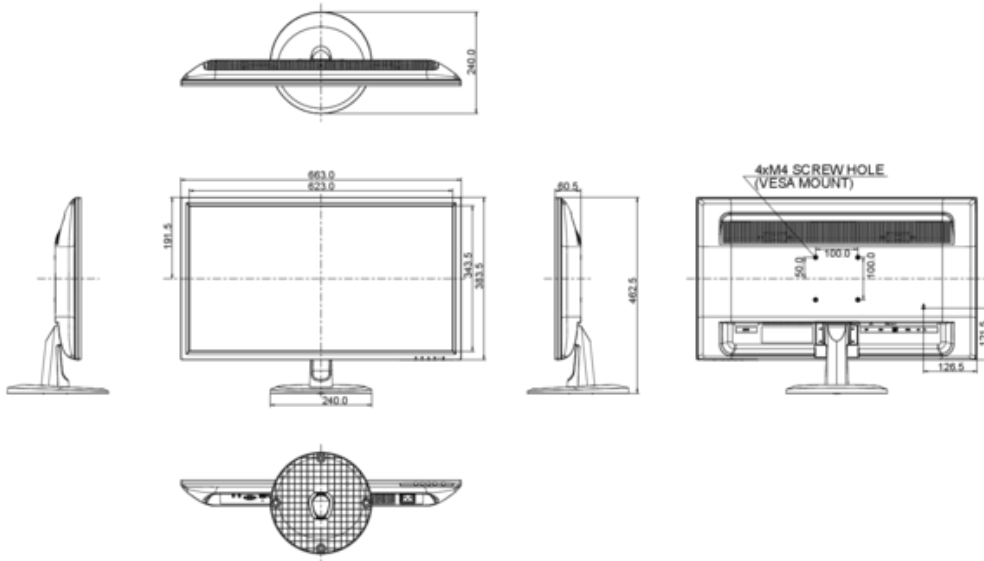

6. EU ENERGY EFFICIENCY LABEL

ENERGY EFFICIENCY CLASS	A
ON MODE POWER CONSUMPTION	31.9W
ANNUAL ENERGY CONSUMPTION	47 kWh/annum*
VISIBLE SCREEN DIAGONAL	71 cm; 28"; (28" segment)

This is information under Regulation (EU) No 1062/2010.

8. DIMENSIONS / WEIGHT

DIMENSIONS W X H X D	663 x 463.5 x 240 mm
WEIGHT	5.3 kg

All trademarks and registered trademarks acknowledged. E & O E. Specification subject to change without notice. All LCD's comply with ISO-9241-307:2008 in connection with pixel defects.