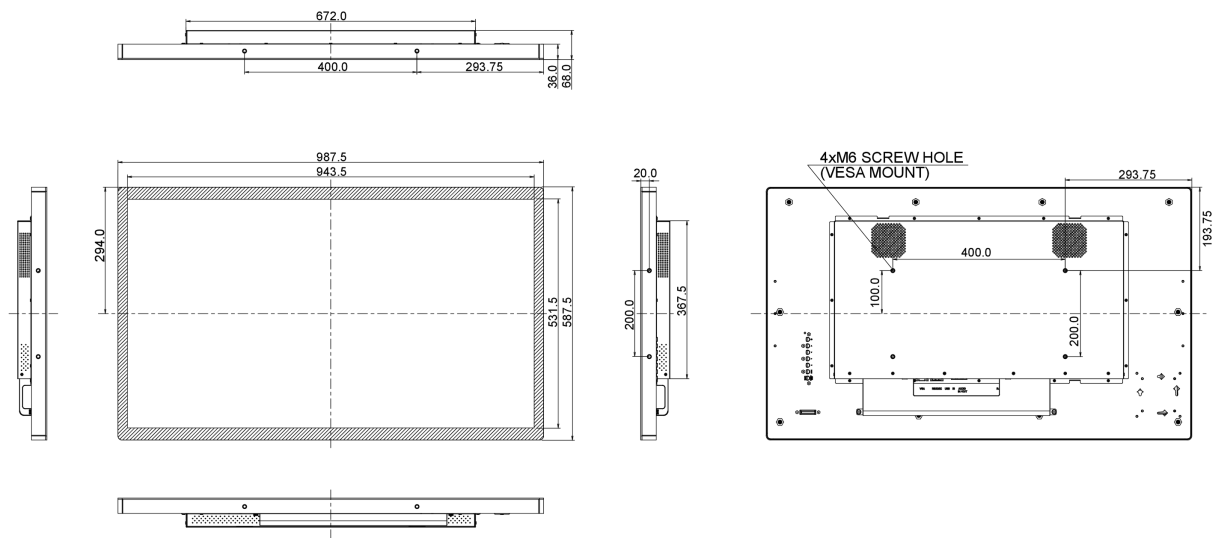

## 10 DIMENZIJE / TEŽINA

Dimenzije proizvoda Š x V x D	987.5 x 587.7 x 68mm
Težina (bez kutije)	21.6kg
EAN kod	4948570117222

All trademarks and registered trademarks acknowledged. E & O E. Specification subject to change without notice. All LCD's comply with ISO-9241-307:2008 in connection with pixel defects.