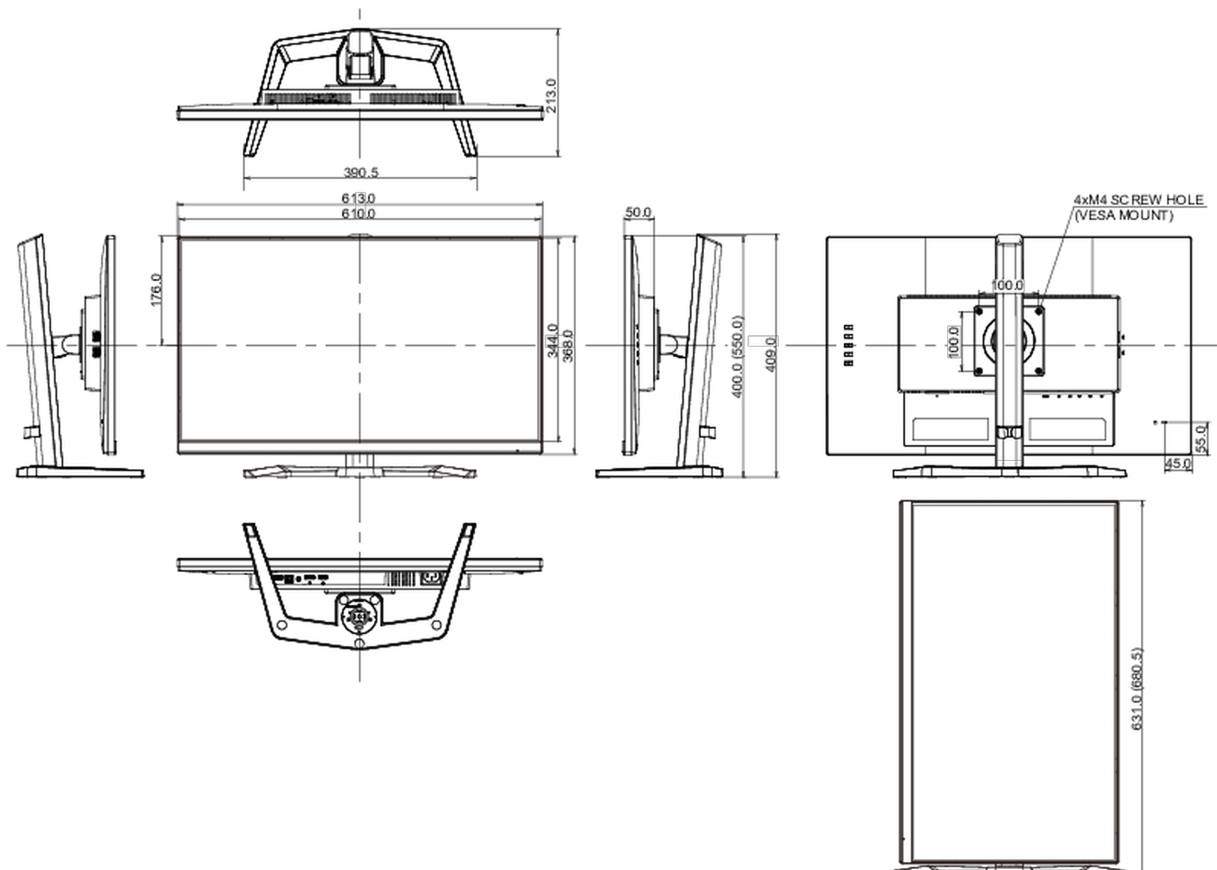

Cable management system

yes

05 ACCESSORIES INCLUDED

Cables

power, USB, HDMI, DP

Other

quick start guide, safety guide

06 POWER MANAGEMENT

Power supply unit

internal

Power supply

AC 100 - 240V, 50/60Hz

Power usage

21W typical, 0.5W stand by, 0.3W off mode

07 SUSTAINABILITY

Regulations

CE, TÜV-Bauart, EAC, PSE, RoHS support, ErP, WEEE, VCCI, REACH, UKCA, Eyesafe 2.0

Energy efficiency class (Regulation (EU) 2017/1369)

E

REACH SVHC

above 0.1%: Lead

08 DIMENSIONS / WEIGHT

Product dimensions W x H x D

613 x 438 x 192.5mm

Box dimensions W x H x D

690 x 432 x 168mm

Weight (without box)

5.7kg

Weight (with box)

7.9kg

EAN code

4948570123988