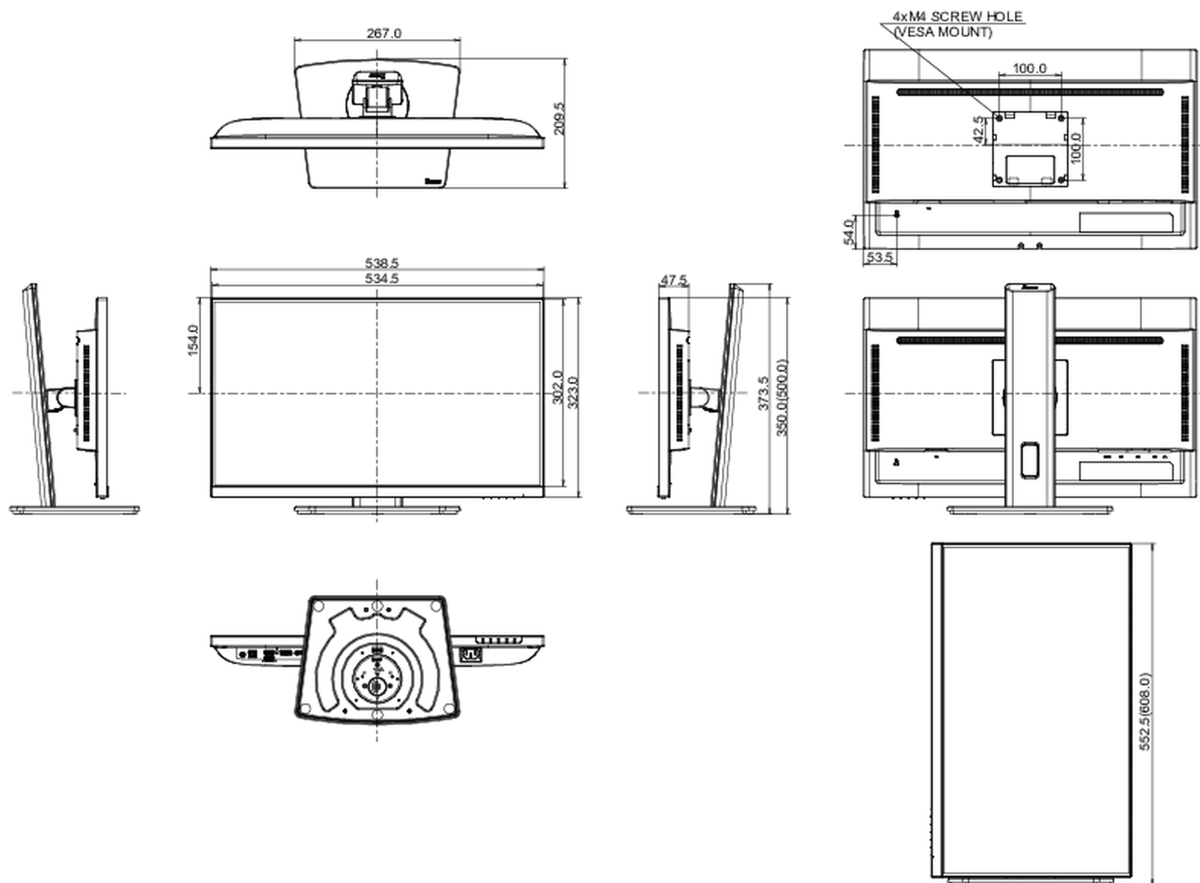

08 MÉRETEK / SÚLY

Termék méretei Sz x H x M

538.5 x 350 (500) x 209.5mm

Doboz méretei Sz x H x M

685 x 405 x 126mm

EAN kód

4948570124145

All trademarks and registered trademarks acknowledged. E & O E. Specification subject to change without notice. All LCD's comply with ISO-9241-307:2008 in connection with pixel defects.