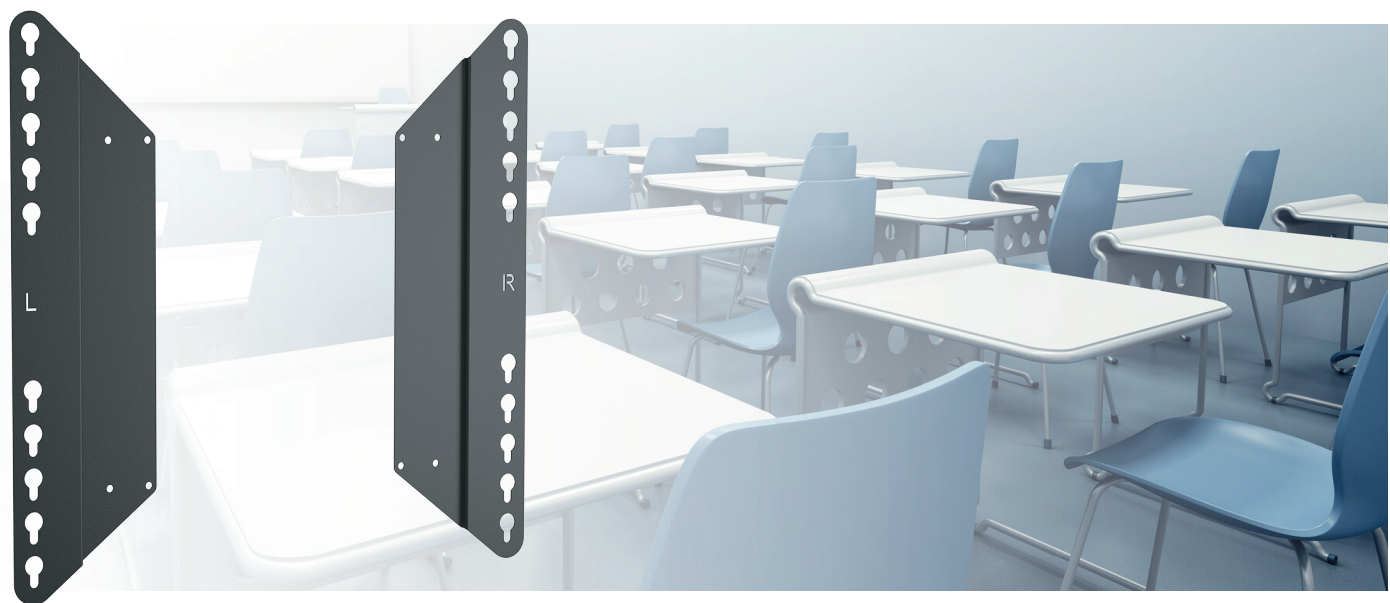

ADAPTER SET FOR FLOORLIFTS

MD 052B7288 EXPANSION SET FOR LIFT BRACKET | UP TO MAX. VESA 800X600

ADAPTER SET FOR FLOORLIFTS

Features

Colour: Black

Maximum load: 200 kg, except VESA 400x600/500: 140 kg

Type bracket/interface: VESA

Range bracket/interface: max. VESA 800x600