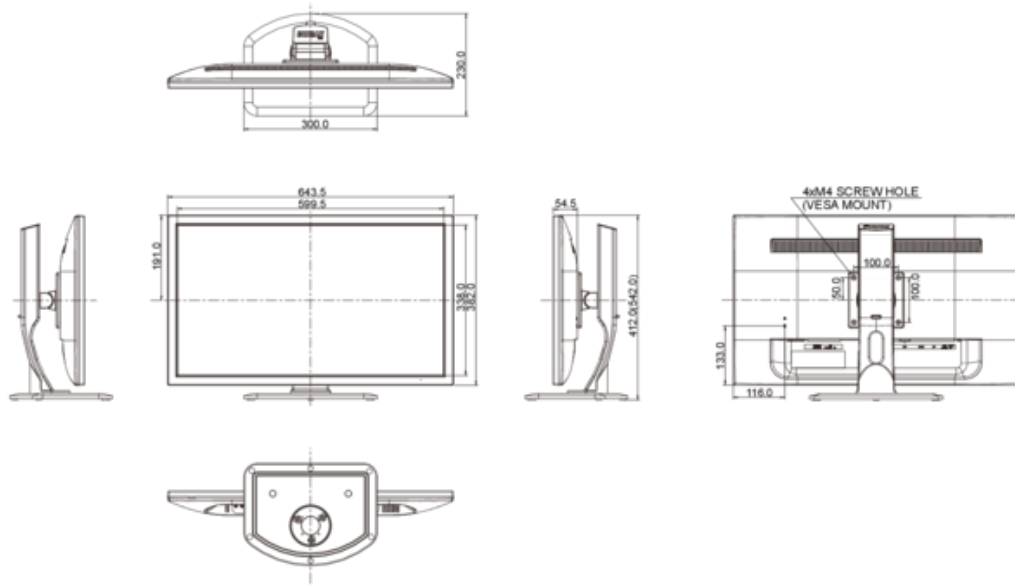

TILT ANGLE	17° up; -° down
VESA MOUNTING	100 x 100 mm
COLOUR	Black

4. ACCESSORIES

INCLUDED ACCESSORIES	power cable, DVI-D cable (dual-link), DisplayPort cable, audio cable, stand, quick start guide, safety guide
----------------------	--------------------------------------------------------------------------------------------------------------

ENERGY EFFICIENCY CLASS	B
ON MODE POWER CONSUMPTION	34W
ANNUAL ENERGY CONSUMPTION	49 kWh/annum*
VISIBLE SCREEN DIAGONAL	69 cm; 27"; (27" segment)

This is information under Regulation (EU) No 1062/2010.

**Based on the power consumption of the television operating 4 hours per day for 365 days. The actual energy consumption will depend on how the television is used.*

7. DIMENSIONS & WEIGHT

DIMENSIONS W X H X D	643.5 x 412 (542) x 230 mm
WEIGHT	6.9 kg