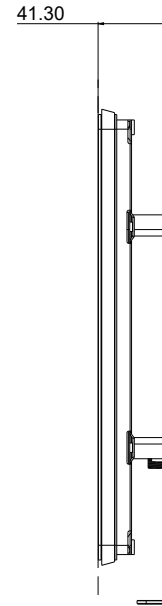

# iiyama - TF1215MC-B1

4-M4 Max Screw Depth=7MM  
8-M4 Max Screw Depth=7MM