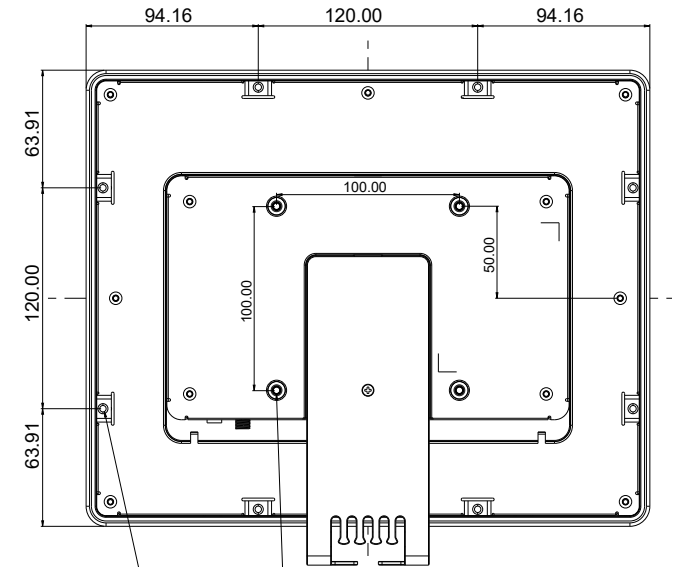

# iiyama - TF1215MC-B1

4-M4 Max Screw Depth=7MM  
8-M4 Max Screw Depth=7MM