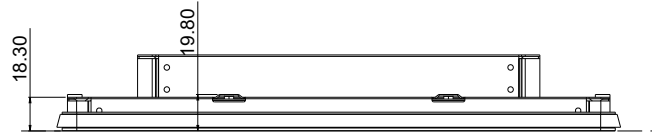

# iiyama - TF1215MC-B1

4-M4 Max Screw Depth=7MM  
8-M4 Max Screw Depth=7MM