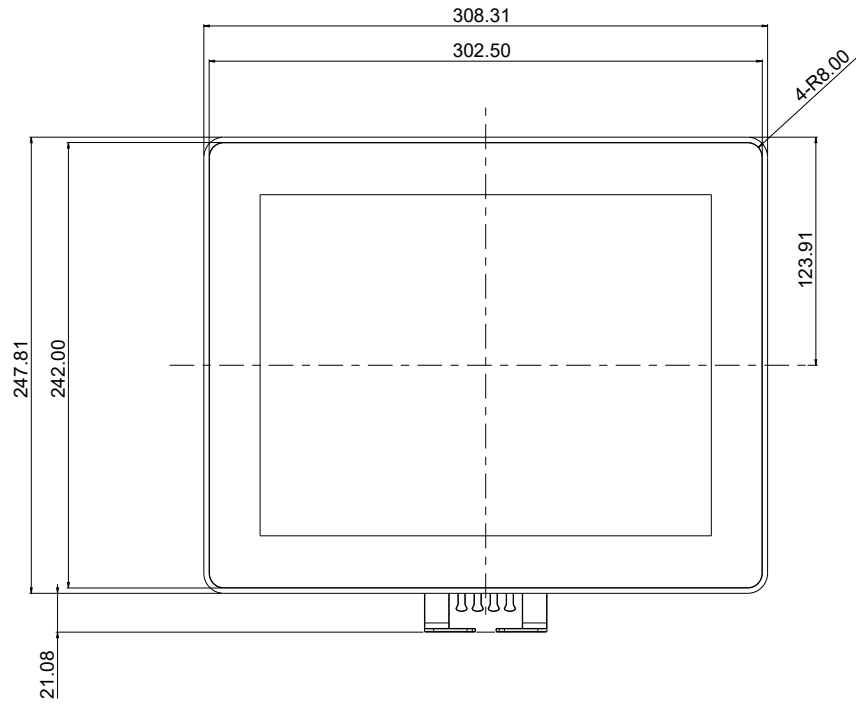

# iiyama - TF1215MC-B1

4-M4 Max Screw Depth=7MM  
8-M4 Max Screw Depth=7MM