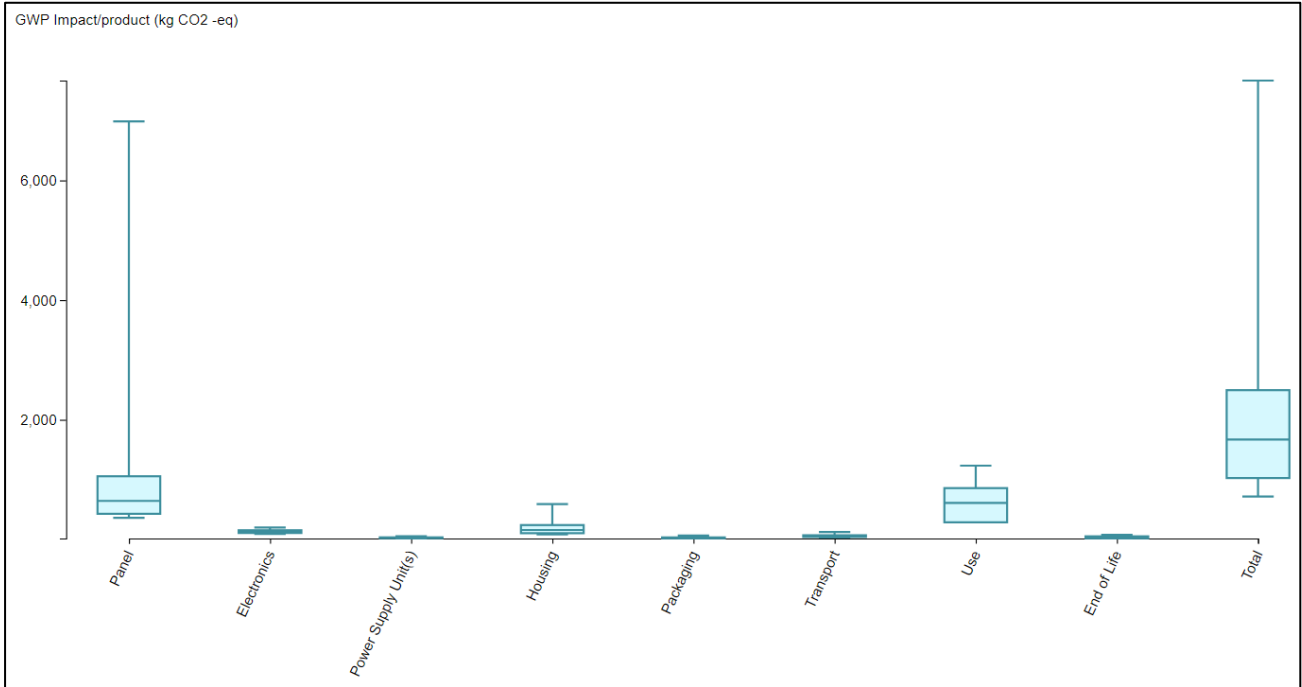

This product's estimated carbon footprint:

1981 kgCO₂e +/- 1100 kgCO₂e

Estimated impact by lifecycle stage with breakout for manufacturing by component:

iiyama uses PAIA (Product Attribute to Impact Algorithm) to perform product carbon footprints. PAIA meets IEC TR 62921 requirements and is a streamlined LCA tool developed by MIT's Materials System Laboratory. It considers the life cycle of the product in order to calculate the product carbon footprint.

Panel	47.3%
Electronics	6.7%
Power Supply Unit(s)	1.5%
Housing	9.6%
Packaging	1.4%
Transport	2.9%
Use	28.8%
End of Life	1.7%

PROLITE TF6539UHSC-B1AG 65"

We are committed to transparency; the figure below shows the degree of uncertainty that exists in the PAIA model of product carbon footprint. These uncertainties may arise from data discrepancies, biases, and methodological use.

Assumptions for calculating product carbon footprint:

Product Weight	56 kg	Screen Size	65"
Product Lifetime	3 years	Assembly Location	China
Energy Consumption (Yearly TEC)	385 kWh	Use Location	EU

1981 kgCO₂e