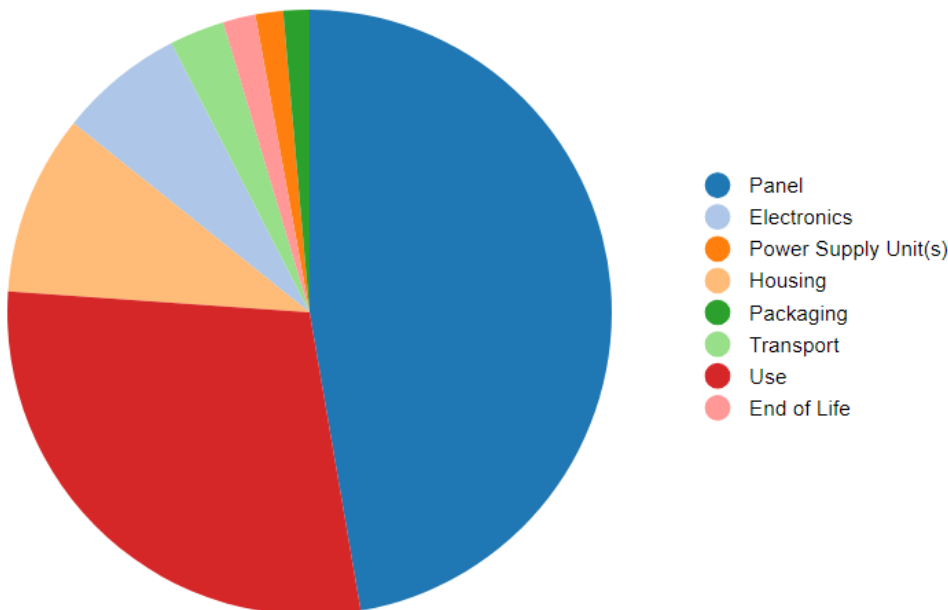

Estimated impact by lifecycle stage with breakout for manufacturing by component:

iiyama uses PAIA (Product Attribute to Impact Algorithm) to perform product carbon footprints. PAIA meets IEC TR 62921 requirements and is a streamlined LCA tool developed by MIT's Materials System Laboratory. It considers the life cycle of the product in order to calculate the product carbon footprint.