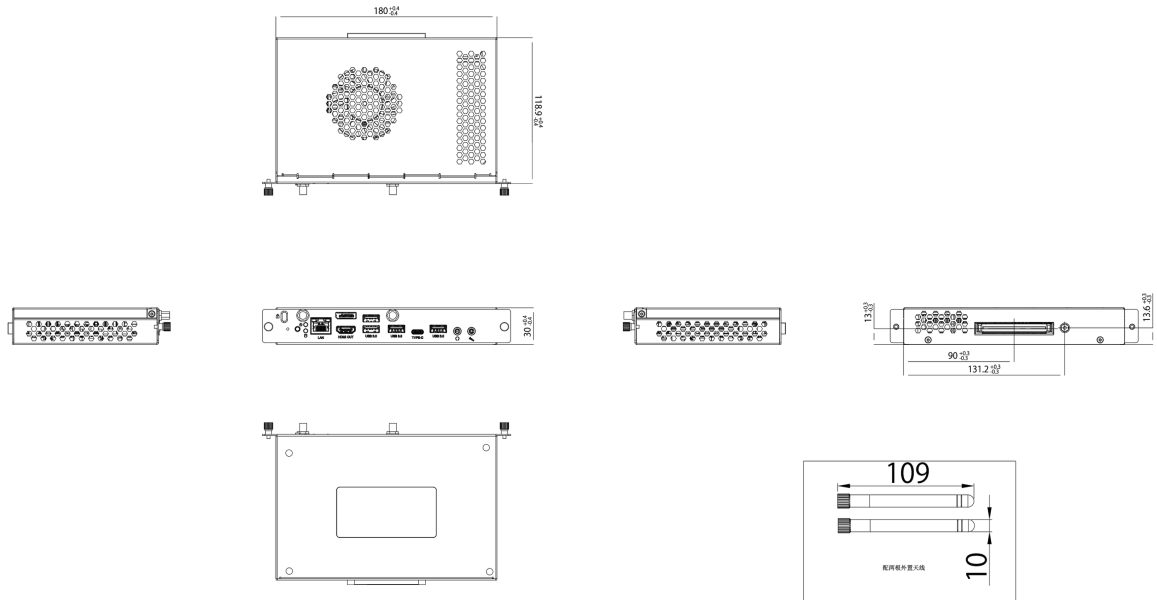

02 FEATURES

Bluetooth 5.2

03 POWER MANAGEMENT

Power usage 80.7W typical, 2.9W stand by

04 DIMENSIONS / WEIGHT

Product dimensions L x W x H	180 x 119 x 30mm
Box dimensions W x H x D	260 x 192 x 72mm
Weight (without box)	0.60kg
Weight (with box)	0.957kg
EAN code	4948570033331