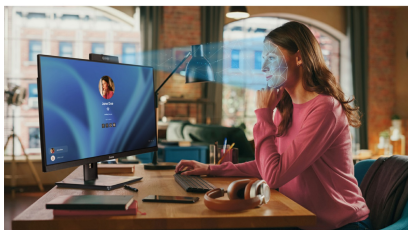

27" IPS monitor with a built-in Windows Hello camera and microphone

The XUB2790QSUH is a first-rate 27" desktop monitor designed for both professional and personal use. The IPS panel with QHD (2560x 1440) resolution ensures precise and consistent colour reproduction, delivering stunning visuals with wide viewing angles. Featuring a Blue Light Reducer and flicker-free LCD technology, it reduces eye strain, providing a comfortable viewing experience.

Equipped with a 150mm height-adjustable stand offering pivot and swivel functions, it allows for easy customization of screen position to suit your preferences. Moreover, it boasts a built-in 1080p autofocus webcam (2MP) and microphone compliant with Windows Hello, adding convenience and security to your workspace.

Webcam Windows hello

The built-in web camera with microphone and autofocus guarantees seamless compatibility with any video or web conferencing platform. Compliance with Windows Hello allows users to sign in to their devices using biometric authentication methods. It provides a convenient and secure way to access devices and applications without the need for passwords.

Technologie IPS

IPS displays are best known for wide viewing angles and natural, highly accurate colours. They are especially suited for colour-critical applications.

01 CHARAKTERISTIKA OBRAZU

Design	3-stranný bez okrajů
Úhlopříčka monitoru	27", 68.5cm
Panel	IPS LED s matnou povrchovou úpravou
Nativní rozlišení	2560 x 1440 @100Hz (3.7 megapixel QHD)
Formát obrazu	16:9
Jas	250 cd/m ²
Kontrast	1300:1
Pokročilý kontrast	80M:1
Čas reakce (MPRT)	0.4ms
Úhel sledování	horizontální/vertikální: 178°/178°, na parvo/na lefo: 89°/89°, nahoru/dolů: 89°/89°
Barevná podpora	16.7mln (sRGB: 99%; NTSC: 72%)
Horizontalfrequenz	30 - 147kHz
Arbeitsfläche H x B	596.7 x 335.7mm, 23.5 x 13.2"
Velikost bodů	0.233mm
Barva	matná, černá