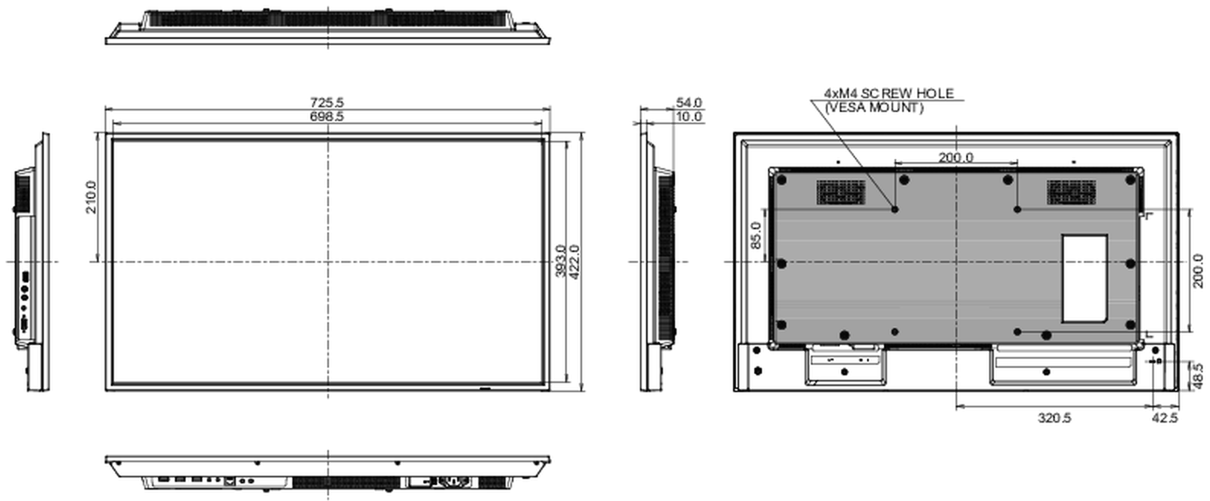

Producto dimensiones W x H x D	725.5 x 422 x 54mm
Dimensiones de la caja (ancho x alto x fondo)	824 x 554 x 119mm
Peso (sin caja)	5.1kg
Código EAN	4948570123506

All trademarks and registered trademarks acknowledged. E & O E. Specification subject to change without notice. All LCD's comply with ISO-9241-307:2008 in connection with pixel defects.