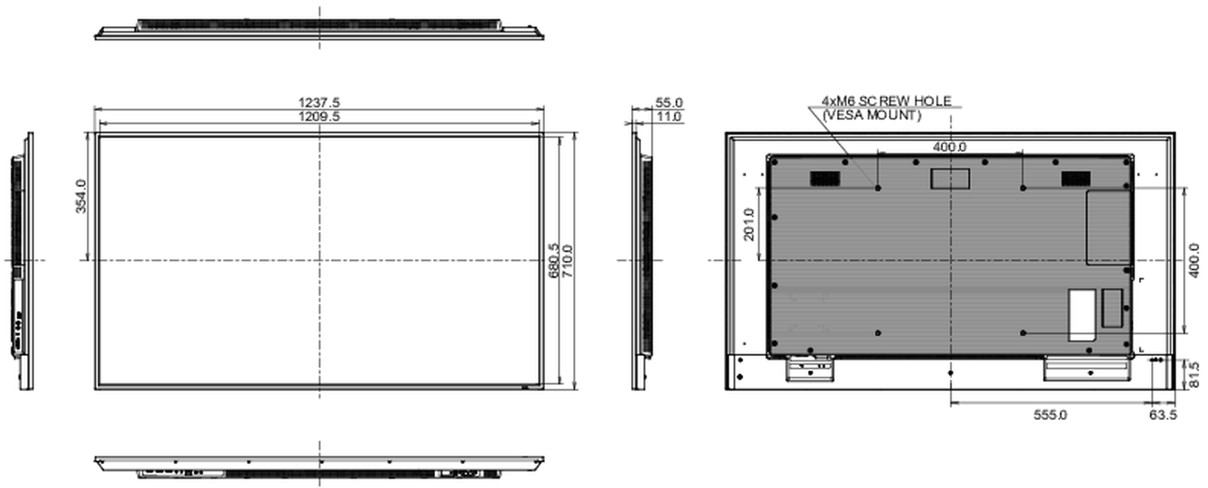

08 SUSTAINABILITY

Regulations	CB, CE, TÜV-Bauart, EAC, RoHS support, ErP, WEEE, REACH (RoHS2.0, PFOS)
REACH SVHC	above 0.1%: Lead

09 DIMENSIONS / WEIGHT

Product dimensions W x H x D	1237.5 x 710 x 55mm
Box dimensions W x H x D	1386 x 845 x 130mm
Weight (without box)	14.3kg
EAN code	4948570123544