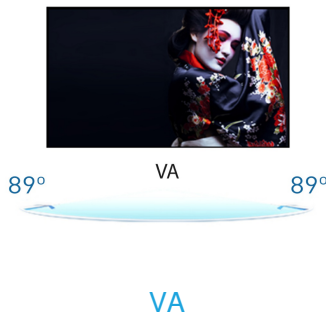

VA panel technology offers higher contrast, darker blacks and much better viewing angles than standard TN technology. The screen will look good no matter what angle you look at it.