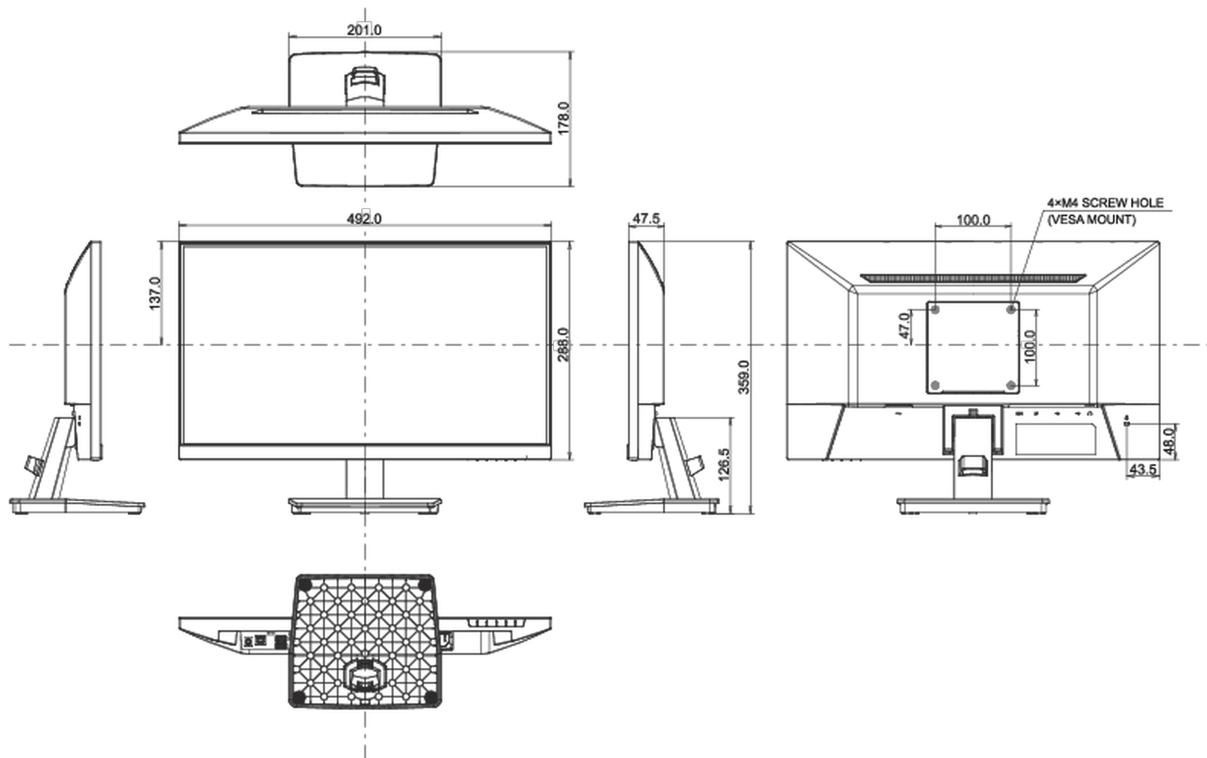

04 MECHANICAL

Display position adjustments	tilt
Tilt angle	22° up; 4° down
VESA mounting	100 x 100mm
Cable management system	yes

05 ACCESSORIES INCLUDED

Cables	power, USB, HDMI
--------	------------------

E

REACH SVHC

above 0.1%: Lead

08 DIMENSIONS / WEIGHT

Product dimensions W x H x D

492 x 359 x 178mm

Box dimensions W x H x D

564 x 380 x 122mm

Weight (without box)

2.6kg

Weight (with box)

3.6kg

EAN code

4948570122639

All trademarks and registered trademarks acknowledged. E & O E. Specification subject to change without notice. All LCD's comply with ISO-9241-307:2008 in connection with pixel defects.