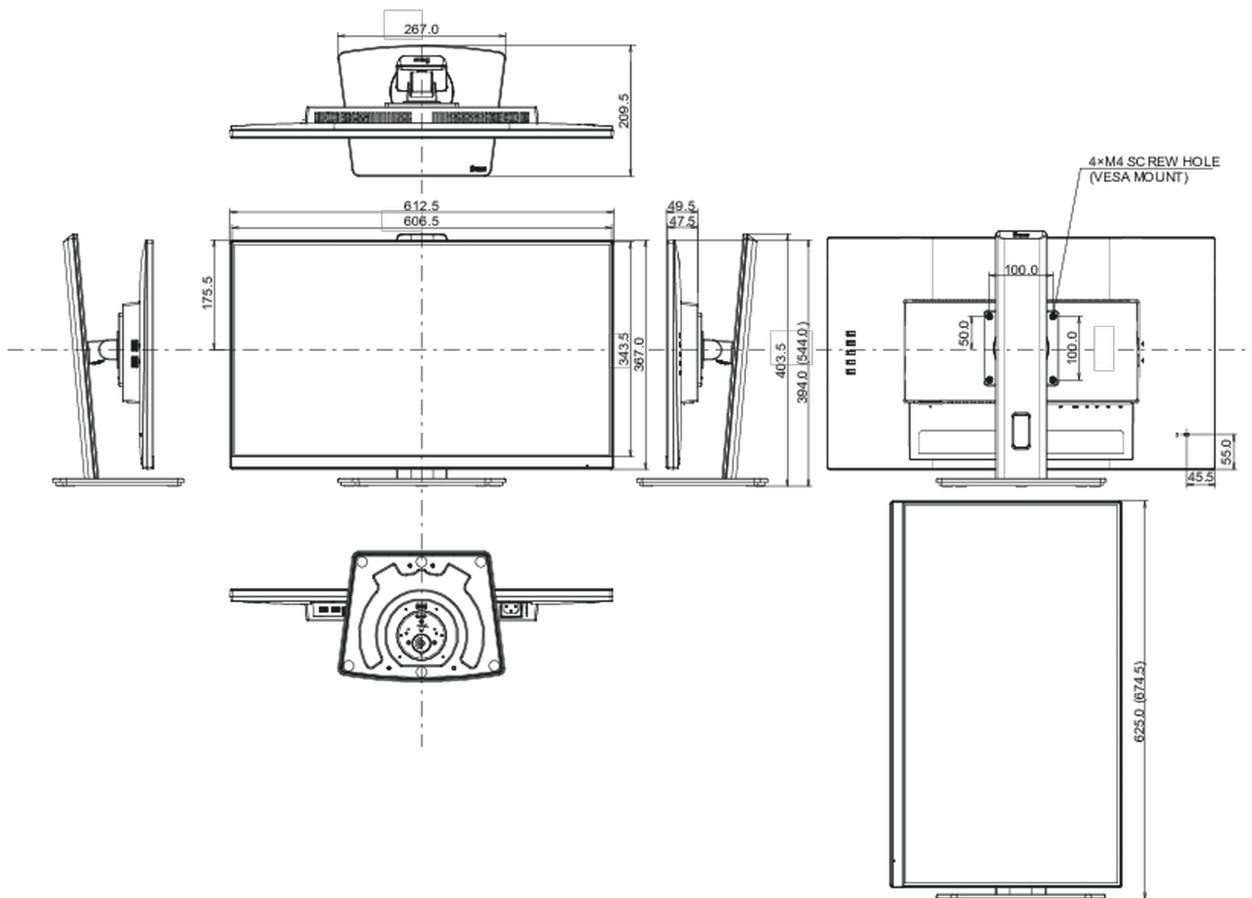

## 04 MECHANICAL

Display position adjustments	height, swivel, tilt, pivot (rotation both sides)
Height adjustment	150mm
Rotation (PIVOT function)	90°
Swivel stand	90°; 45° left; 45° right
Tilt angle	22° up; 5° down
VESA mounting	100 x 100mm
Cable management system	yes

## 08 DIMENSIONS / WEIGHT

Product dimensions W x H x D	612.5 x 394 (544) x 209.5mm
Box dimensions W x H x D	690 x 455 x 168mm
Weight (without box)	5.7kg
EAN code	4948570123360

307:2008 in connection with pixel defects.