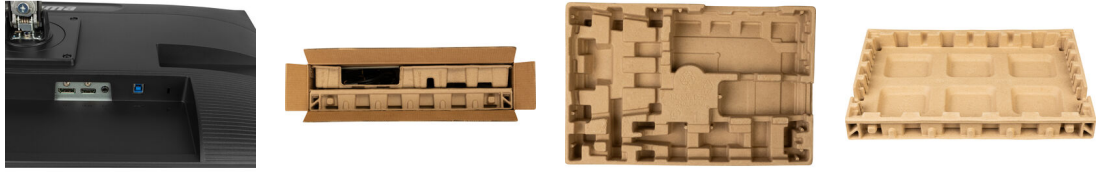

All trademarks and registered trademarks acknowledged. E & O E. Specification subject to change without notice. All LCD's comply with ISO-9241-307:2008 in connection with pixel defects. © **Iiyama Corporation. All Rights Reserved**