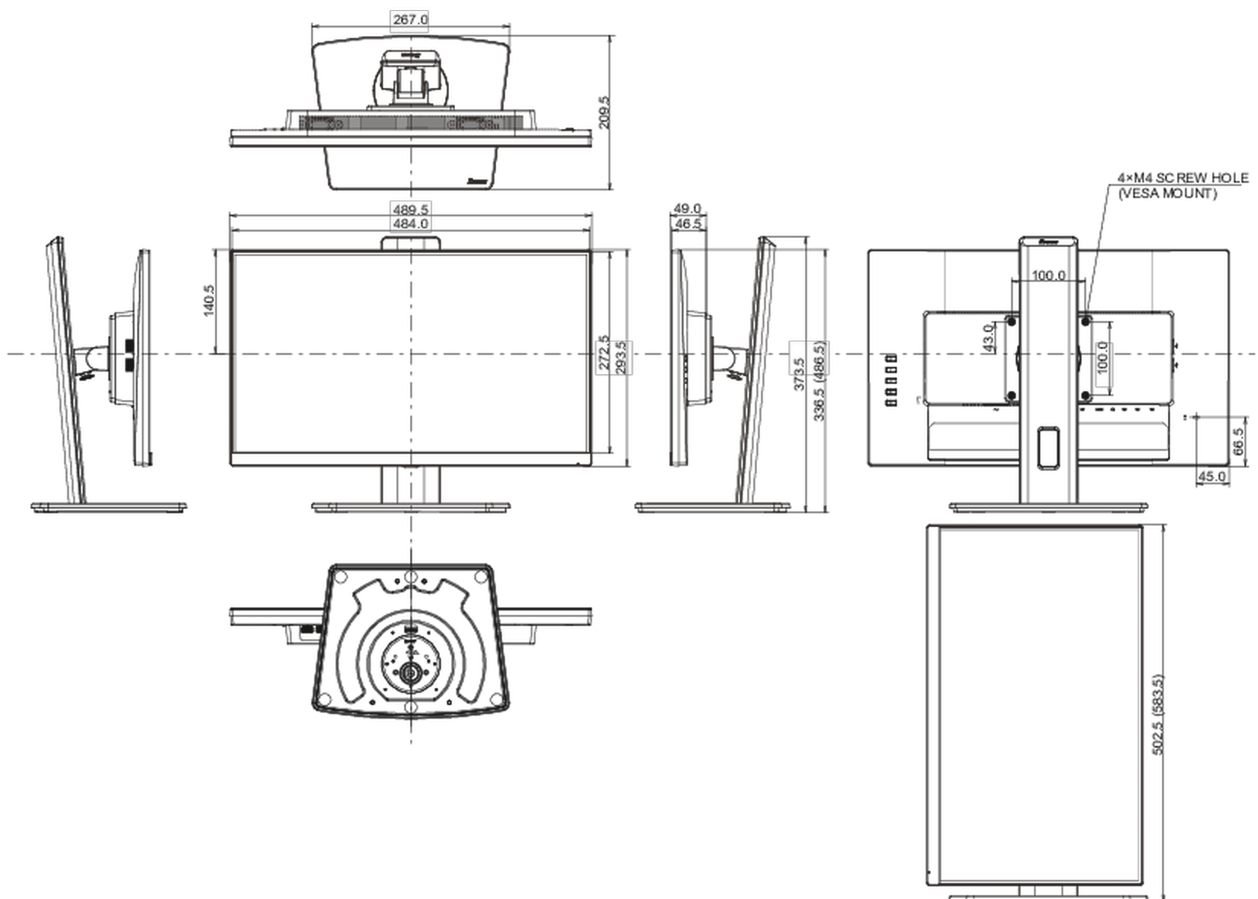

Cable management system

yes

05 ACCESSORIES INCLUDED

Cables

power, USB, HDMI

Other

quick start guide, safety guide

06 POWER MANAGEMENT

Power supply unit

internal

Power supply

AC 100 - 240V, 50/60Hz

Power usage

14W typical, 0.5W stand by, 0.3W off mode

07 SUSTAINABILITY

Regulations

TCO Certified, CE, TÜV-Bauart, EAC, VCCI-B, PSE, RoHS support, ErP, WEEE, REACH, UKCA

REACH SVHC

above 0.1%: Lead

08 DIMENSIONS / WEIGHT

Product dimensions W x H x D

489.5 x 336.5 (486.5) x 109.5mm

Box dimensions W x H x D

560 x 380 x 159mm

Weight (without box)

4.5kg

Weight (with box)

5.9kg

EAN code

4948570123322