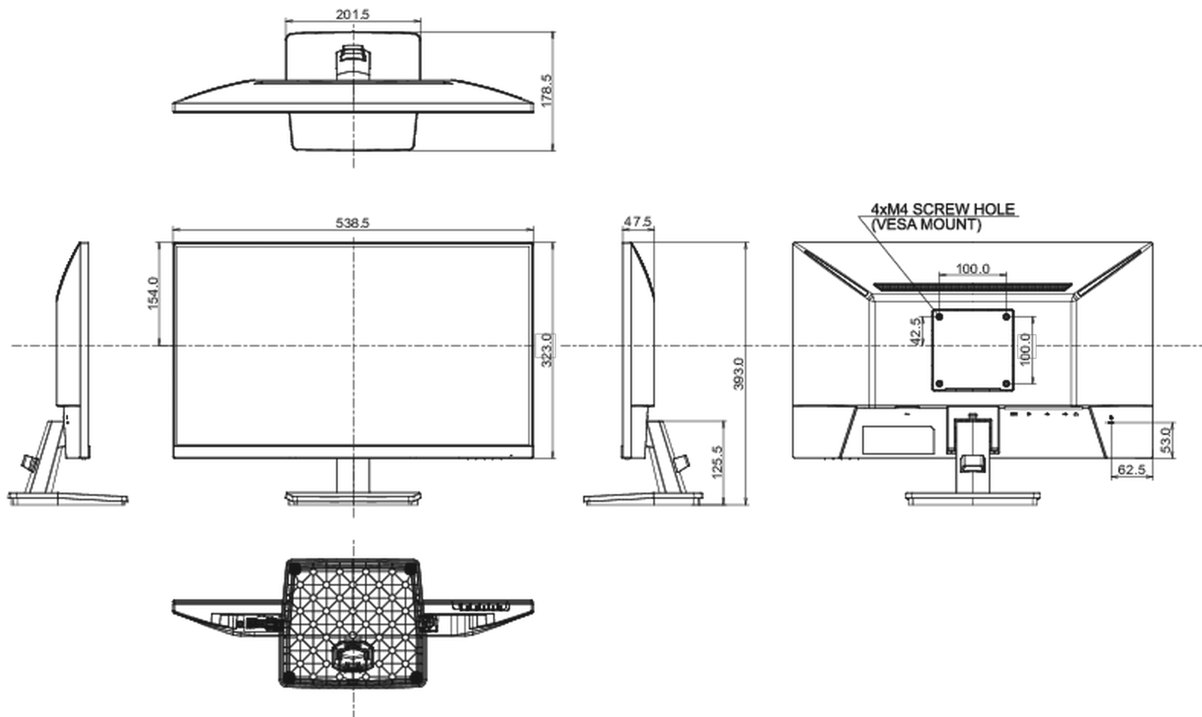

01 DISPLAY CHARACTERISTICS

Design	3-side borderless
Diagonal	23.8", 60.5cm
Panel	IPS panel technology LED, matte finish
Native resolution	1920 x 1080 @100Hz (2.1 megapixel Full HD)
Aspect ratio	16:9
Panel brightness	250 cd/m ²
Static contrast	1000:1
Advanced contrast	80M:1
Response time (MPRT)	1ms
Viewing zone	horizontal/vertical: 178°/178°, right/left: 89°/89°, up/down: 89°/89°
Colour support	16.7mIn (sRGB: 96%; NTSC: 72%)
Horizontal Sync	30 - 110kHz
Viewable area W x H	527 x 296.5mm, 20.8 x 11.7"
Pixel pitch	0.275mm
Colour	matte, black

04 MECHANICAL

Display position adjustments	tilt
Tilt angle	22° up; 4° down
VESA mounting	100 x 100mm
Cable management system	yes

05 ACCESSORIES INCLUDED

Cables power, USB, HDMI

Other quick start guide, safety guide

Energy efficiency class (Regulation (EU) 2017/1369) E

EPEAT *registration varies by country, go to www.epeat.net for details

REACH SVHC above 0.1%: Lead

08 DIMENSIONS / WEIGHT

Product dimensions W x H x D 538.5 x 393 x 178.5mm

Box dimensions W x H x D 615 x 405 x 126mm

Weight (without box) 3.0kg

Weight (with box) 4.2kg

EAN code 4948570123032

All trademarks and registered trademarks acknowledged. E & O E. Specification subject to change without notice. All LCD's comply with ISO-9241-307:2008 in connection with pixel defects.