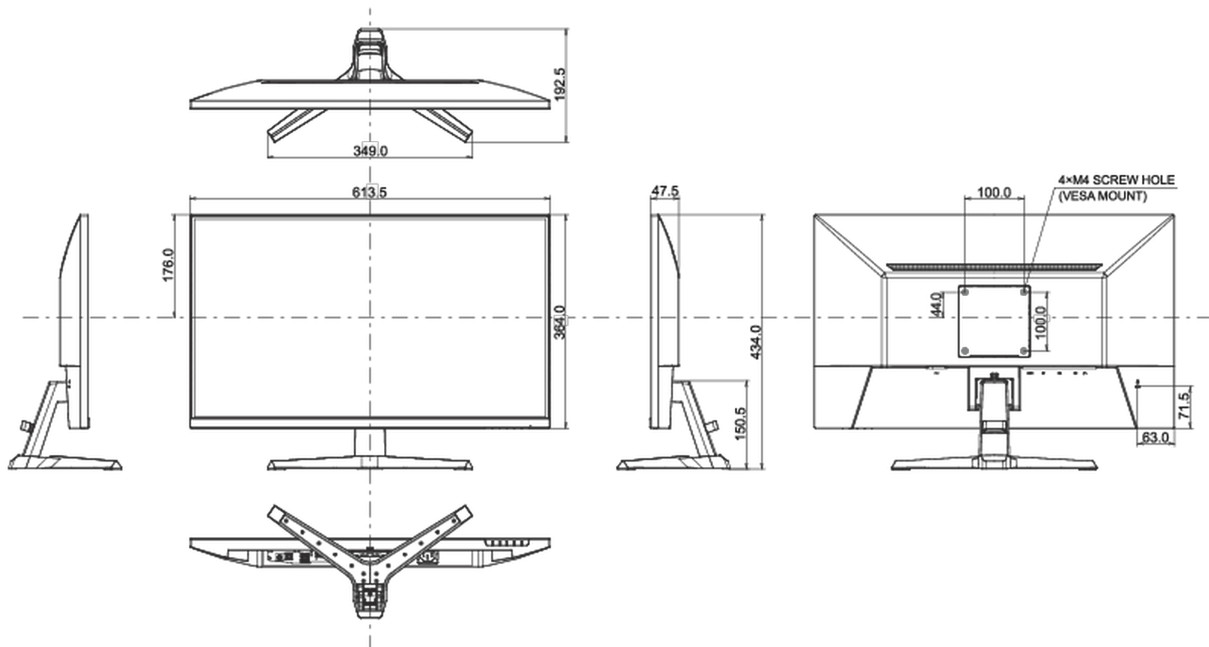

Other

quick start guide, safety guide

06 POWER MANAGEMENT

Power supply unit

internal

Power supply

AC 50 - 60V, 100/240Hz

Power usage

21W typical, 0.5W stand by, 0.3W off mode

07 SUSTAINABILITY

Regulations

CE, TÜV-Bauart, EAC, VCCI-B, PSE, RoHS support, ErP, WEEE, REACH, UKCA

Energy efficiency class (Regulation (EU) 2017/1369)

E

REACH SVHC

above 0.1%: Lead

08 DIMENSIONS / WEIGHT

Product dimensions W x H x D

597.9 x 343 x 192.2mm

Box dimensions W x H x D

688 x 465 x 125mm

Weight (without box)

3.7kg

Weight (with box)

5.2kg

EAN code

4948570122837

All trademarks and registered trademarks acknowledged. E & O E. Specification subject to change without notice. All LCD's comply with ISO-9241-307:2008 in connection with pixel defects.