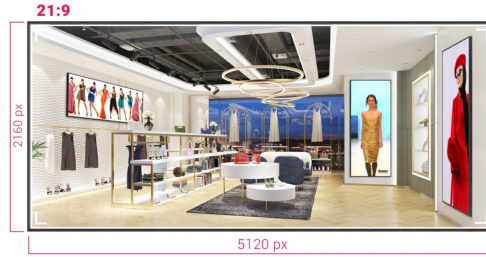

LFD - SIGNAGE DISPLAYS**INFORMATION**

105" Professional 5KUW Display for specialised 21:9 panoramic commercial signage

Experience a true 21:9 Panoramic Ultra-Wide view for all your content with the jaw dropping 105" displays of iiyama. This super sleek thin bezel design display shows vibrant and larger than life imagery and videos using 5KUW resolution to make the difference.

Whether installed in mission critical control room facilities or vibrant digital signage for high end retail spaces, this iiyama 105" large format display offers businesses an easy and effective solution to help capture their audience's attention. Designed to perform in continual, around the clock environments, the LH10551UWS-B1AG can be installed and utilised in landscape and portrait orientation to create the most stimulating imagery in any space.

21:9 Ultra-Wide Screen

With an ultra-wide aspect ratio, this professional display provides an expansive canvas to accommodate panoramic commercial signage. The 21:9 Ultra Wide format is also the perfect optimisation for your content capabilities, enhancing our messages and simultaneously attracting your audience on a larger scale.

5K - 11 Mega Pixels

Наслаждайтесь потрясающими визуальными эффектами с разрешением 5KUW (5120x2160), предлагающими живые и четкие изображения для полного погружения в просмотр.

USB-C Connection

Передаёт видео, аудио и сенсорные сигналы новейшего формата через один порт.