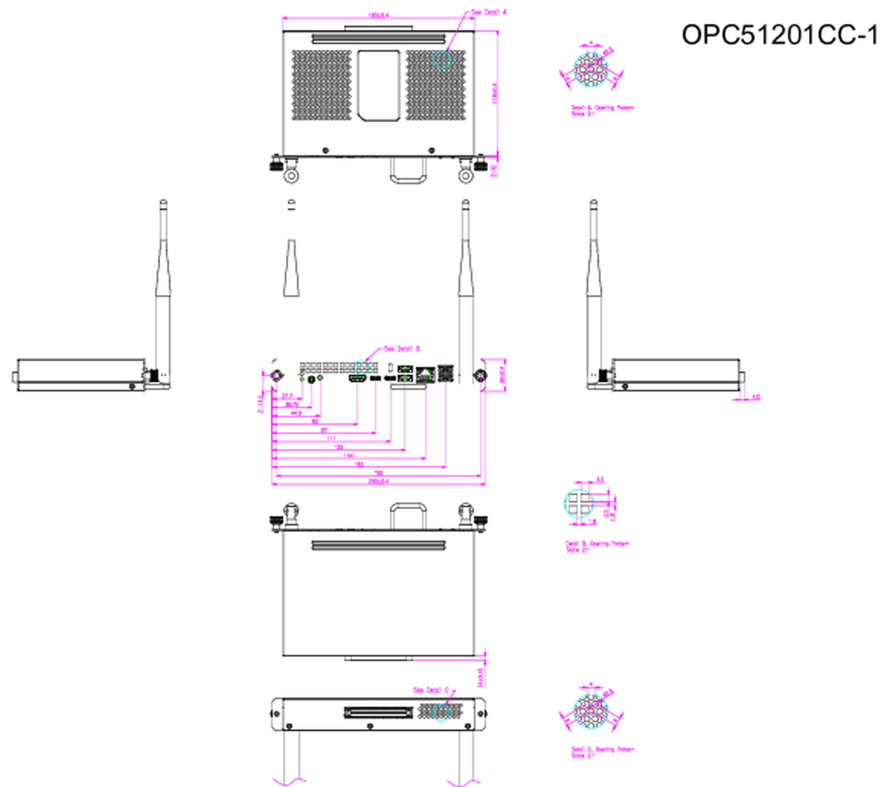

An Intel® i5 OPS slot PC with Windows® 11 which supports 5K (5120x2160) resolution

This mini OPS PC with Intel® Core™ i5 inside turns your iiyama (interactive) large format display into a stand-alone solution. It comes equipped with a powerful Intel® processor with integrated Ultra HD graphics and a fast SSD drive. No hassle with cables and having to mount a PC at the back of the monitor or on a floor lift. The OPC51201CC-1 is also very quiet with a noise level below 34dB at 100% CPU load at 1meter distance. Simply slide in the iiyama OPS slot PC and get started right away.

01 DEVICE

Type	OPS slot PC
CPU	Intel® Core™ i5-1240P, TPM 2.0 (Trusted Platform Module), vPro Essential
RAM	16GB DDR4
SSD	256GB M.2
Graphics	Integrated Intel® Iris® Xe
Chipset	Intel®
Sound card	Integrated High Definition Audio Stereo
Network	10/100/1000M Adapter
WiFi	802.11 a/b/g/n/ac/ax (M.2 NVME)
Bluetooth	5.3
Operating system	Windows 11 IoT Enterprise
LAN (RJ45)	x1
USB	3.0 x2, 2.0 x2, 3.2 (Type C) x2 (support DP Alt mode)
HDMI Out	x1 (2.0)
Microphone In	x1 (mic and headset combo)

02 POWER-MANAGEMENT

Потребляемая мощность 95W стандарт, 0.5W ожидание

03 РАЗМЕР / BEC

Размер продукта 180 x 119 x 30мм

Вес (без упаковки)	0.75кг
Вес (с упаковкой)	0.95кг
EAN код	4948570033188

04 ENVIRONMENTAL CONDITIONS