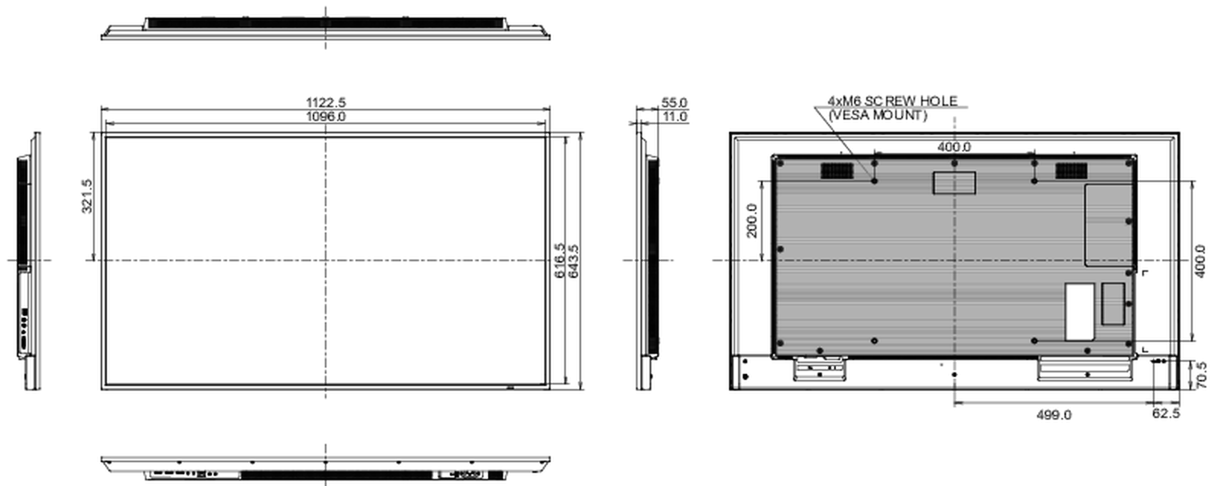

08 SUSTAINABILITY

Regulations	CE, TÜV-Bauart, RoHS support, ErP, WEEE, REACH, UKCA
Energy efficiency class (Regulation (EU) 2017/1369)	G
REACH SVHC	above 0.1%: Lead

09 DIMENSIONS / WEIGHT

Product dimensions W x H x D	1122.5 x 643.5 x 55mm
Box dimensions W x H x D	1261 x 761 x 132mm
Weight (without box)	11.1kg
EAN code	4948570123537